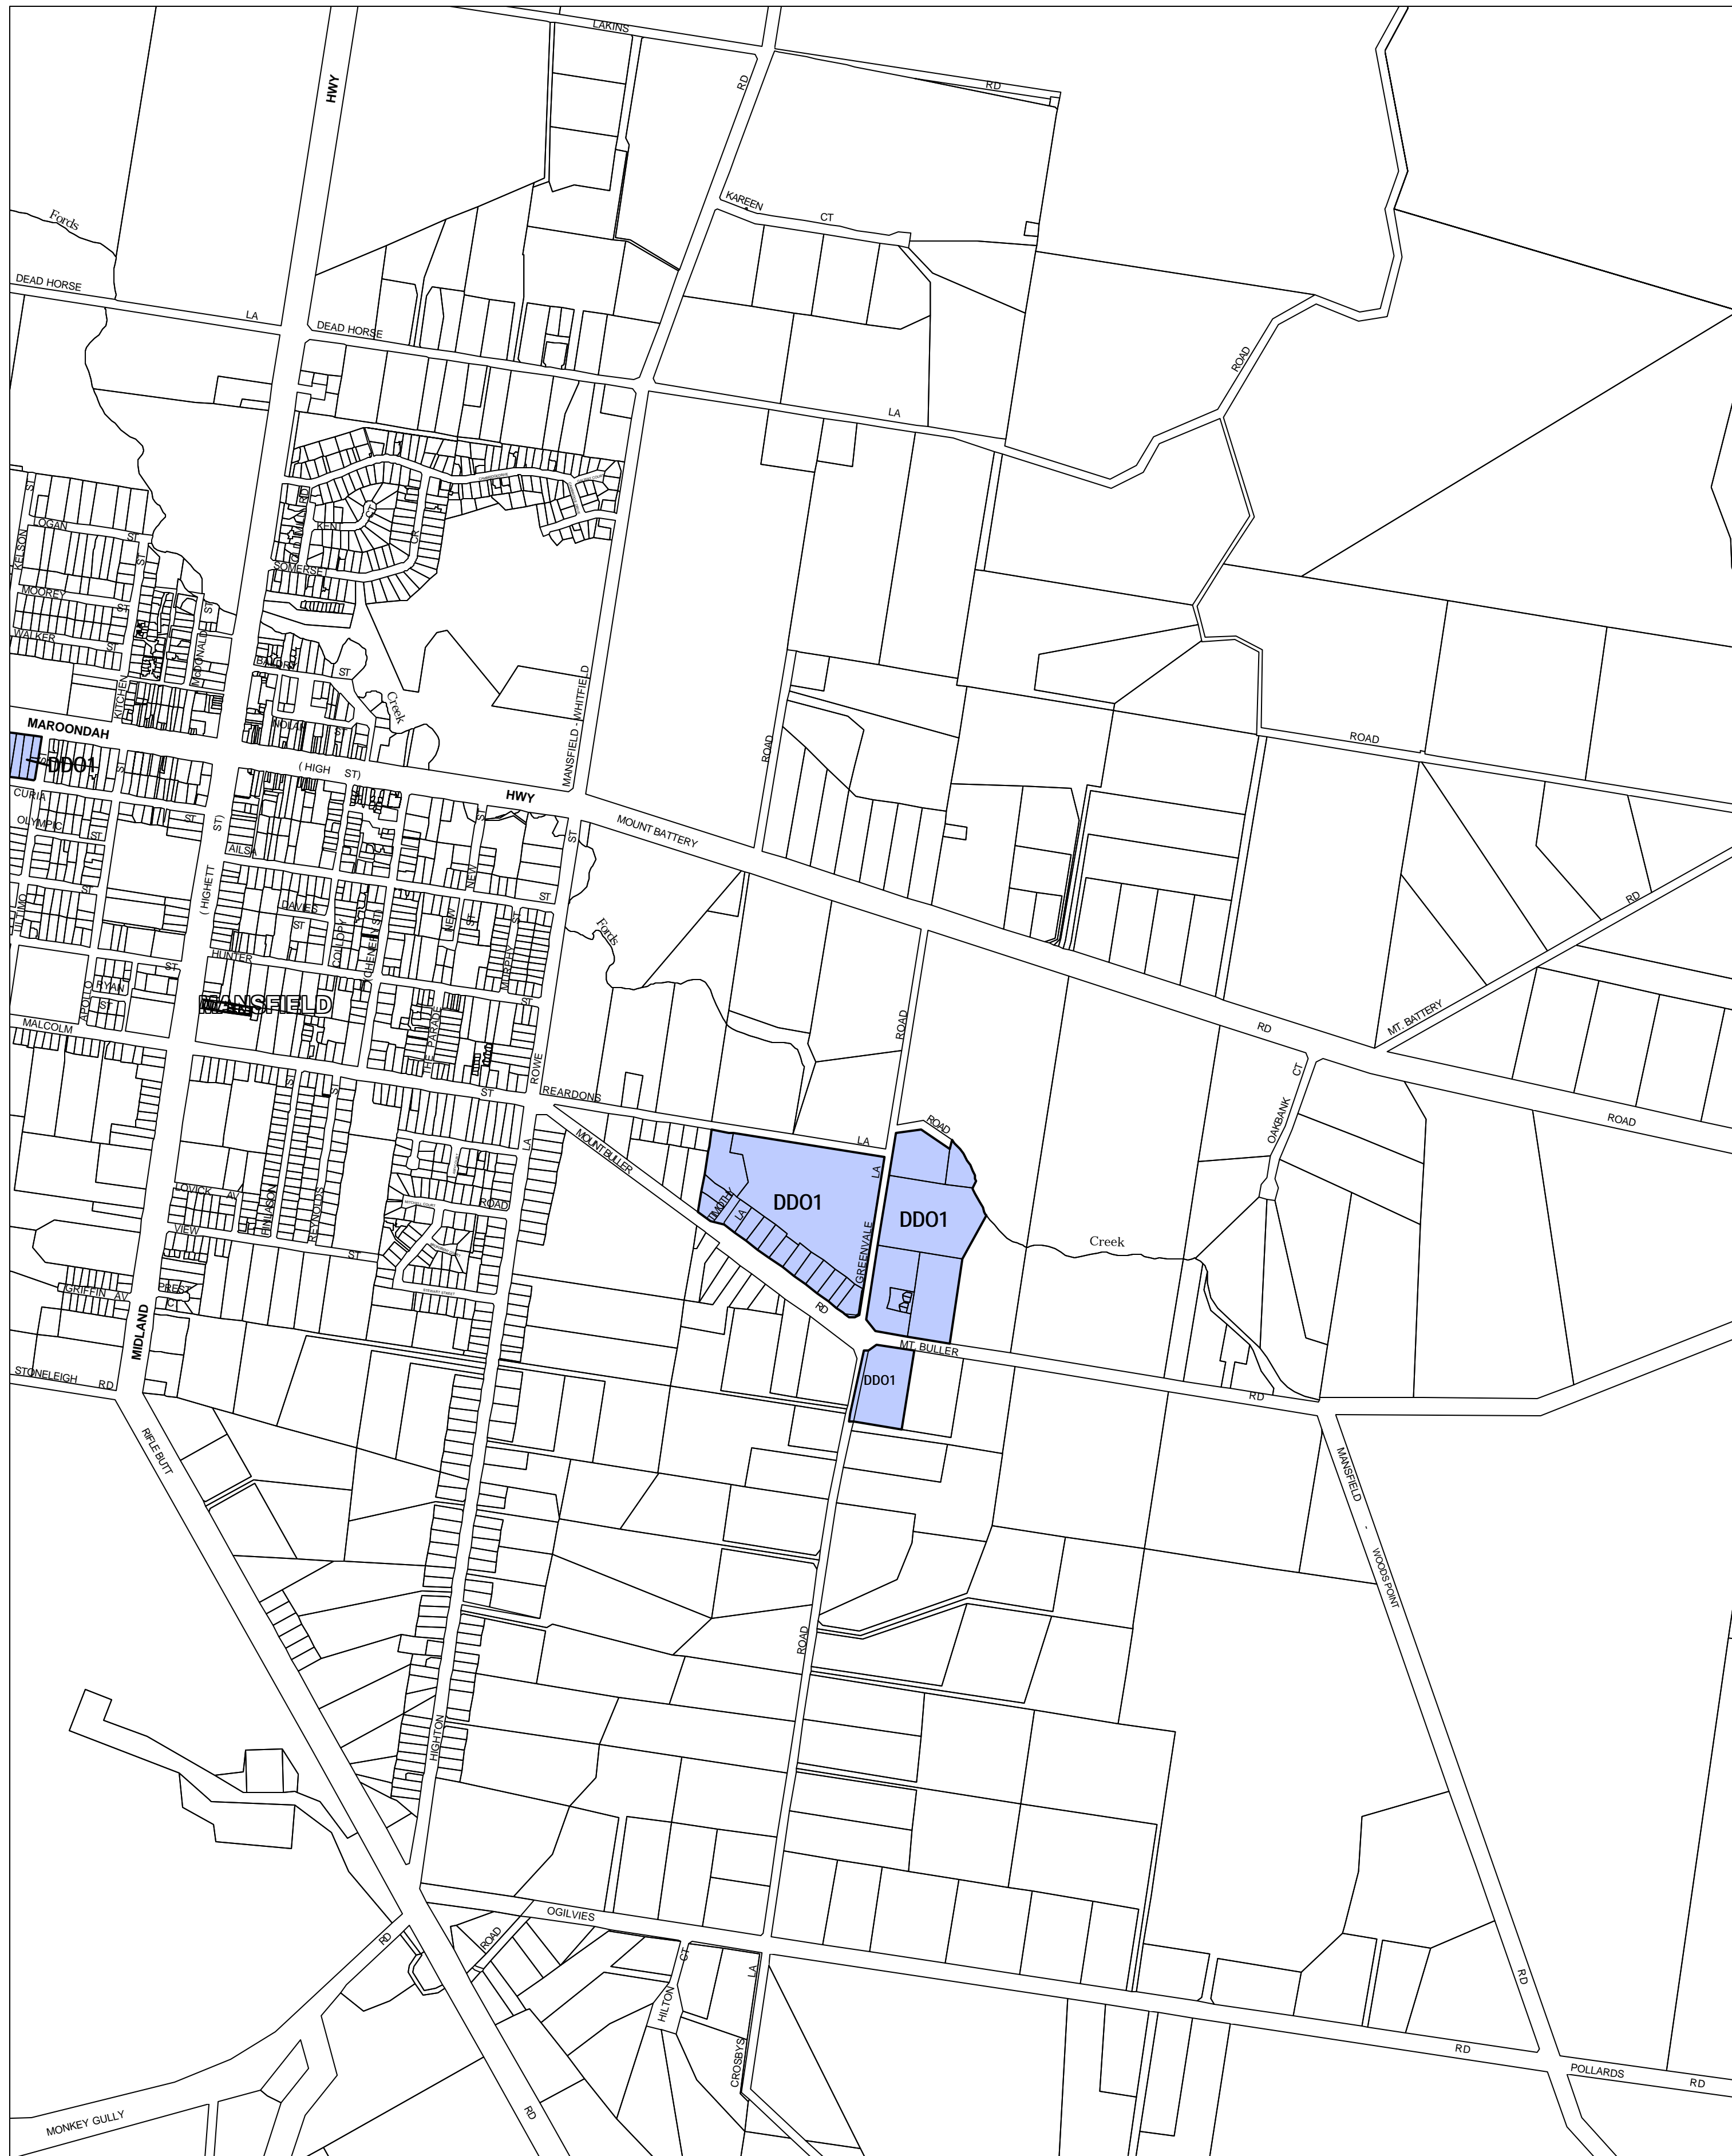

MANSFIELD PLANNING SCHEME - LOCAL PROVISION

Overlays
DDO1 Design And Development Overlay - Schedule 1

AUSTRALIAN MAP GRID ZONE 55

Printed: 7/11/2008

AMENDMENT C8