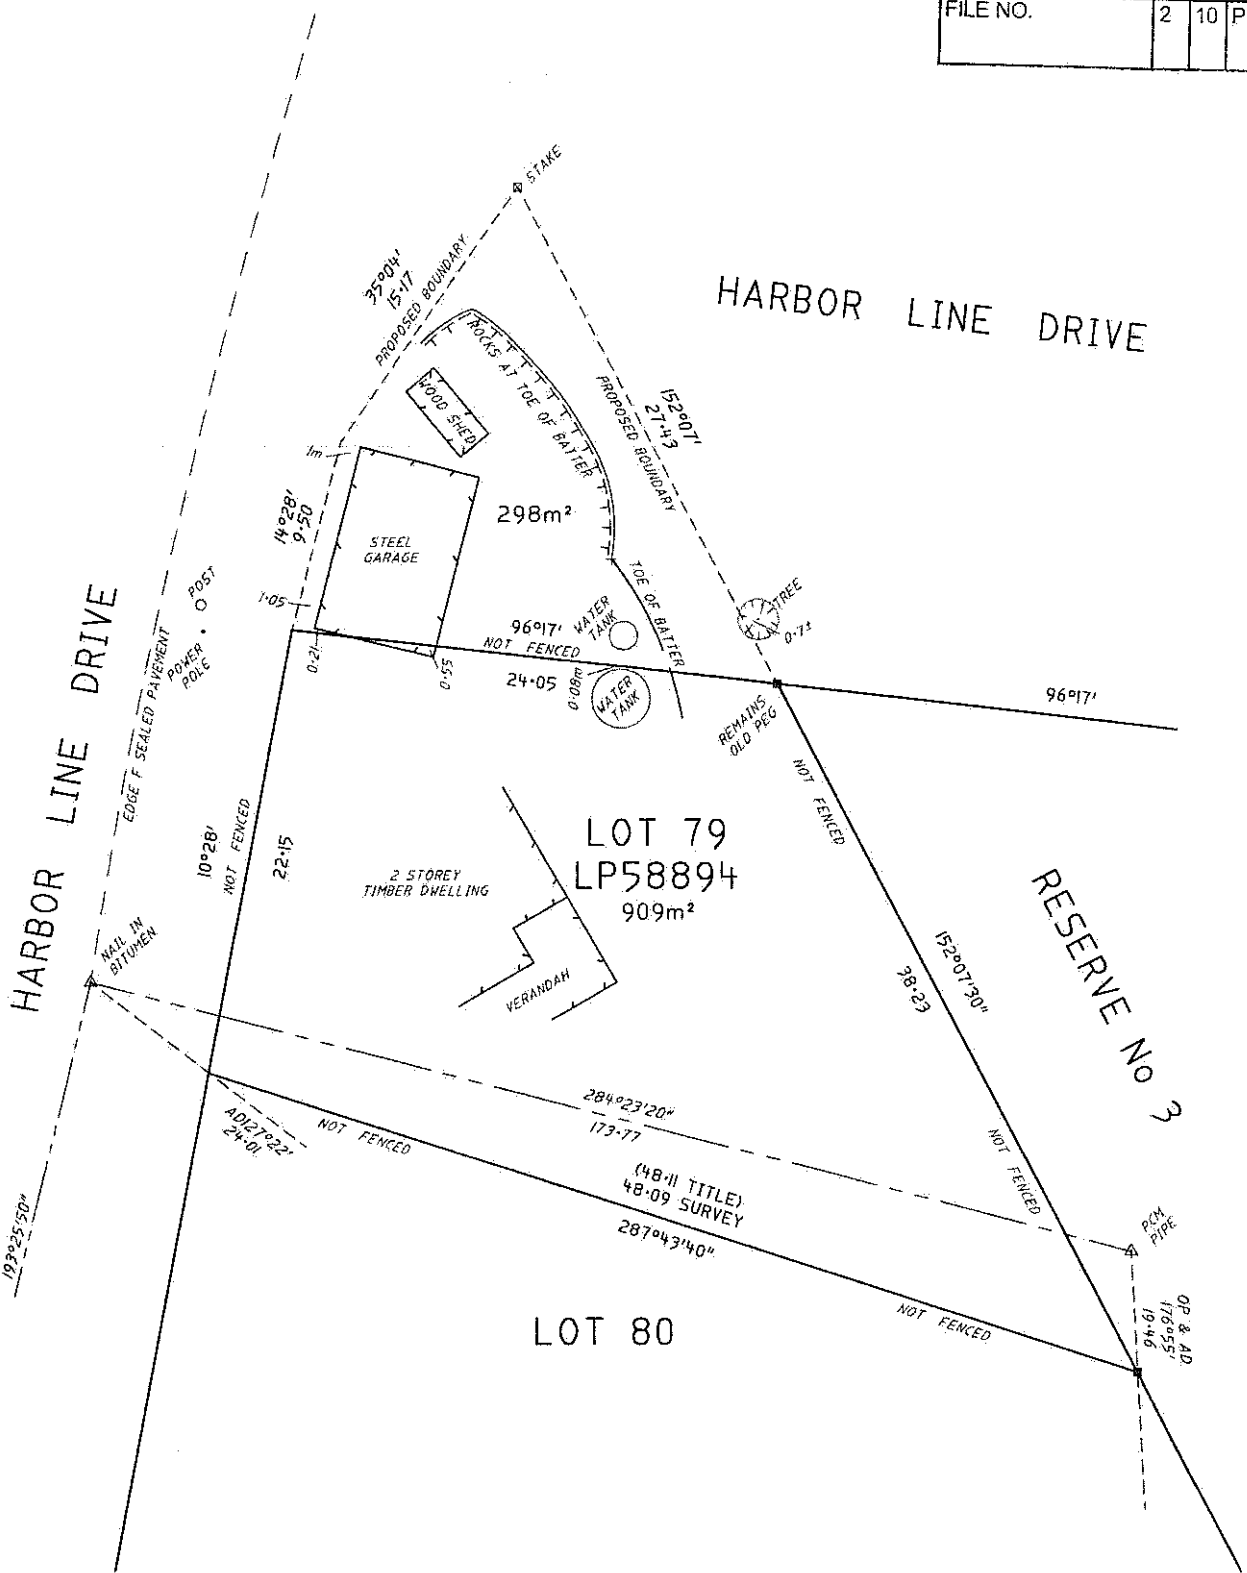

MANSFIELD SHIRE COUNCIL

2 1 NOV 2018

FILE NO. 2 10 P

PEYTON WAITE

CONSULTING LAND SURVEYORS & TOWN PLANNERS
LEVEL 1 240 LOWER HEIDELBERG ROAD EAST IVANHOE 3079
PHONE 94784933 A.C.N. 004 963 884

SCALE
1:500

ORIGINAL SHEET
SIZE: A3

SHEET 2 OF 2

SURVEYORS FILE REF: 11012/01 VERSION 1