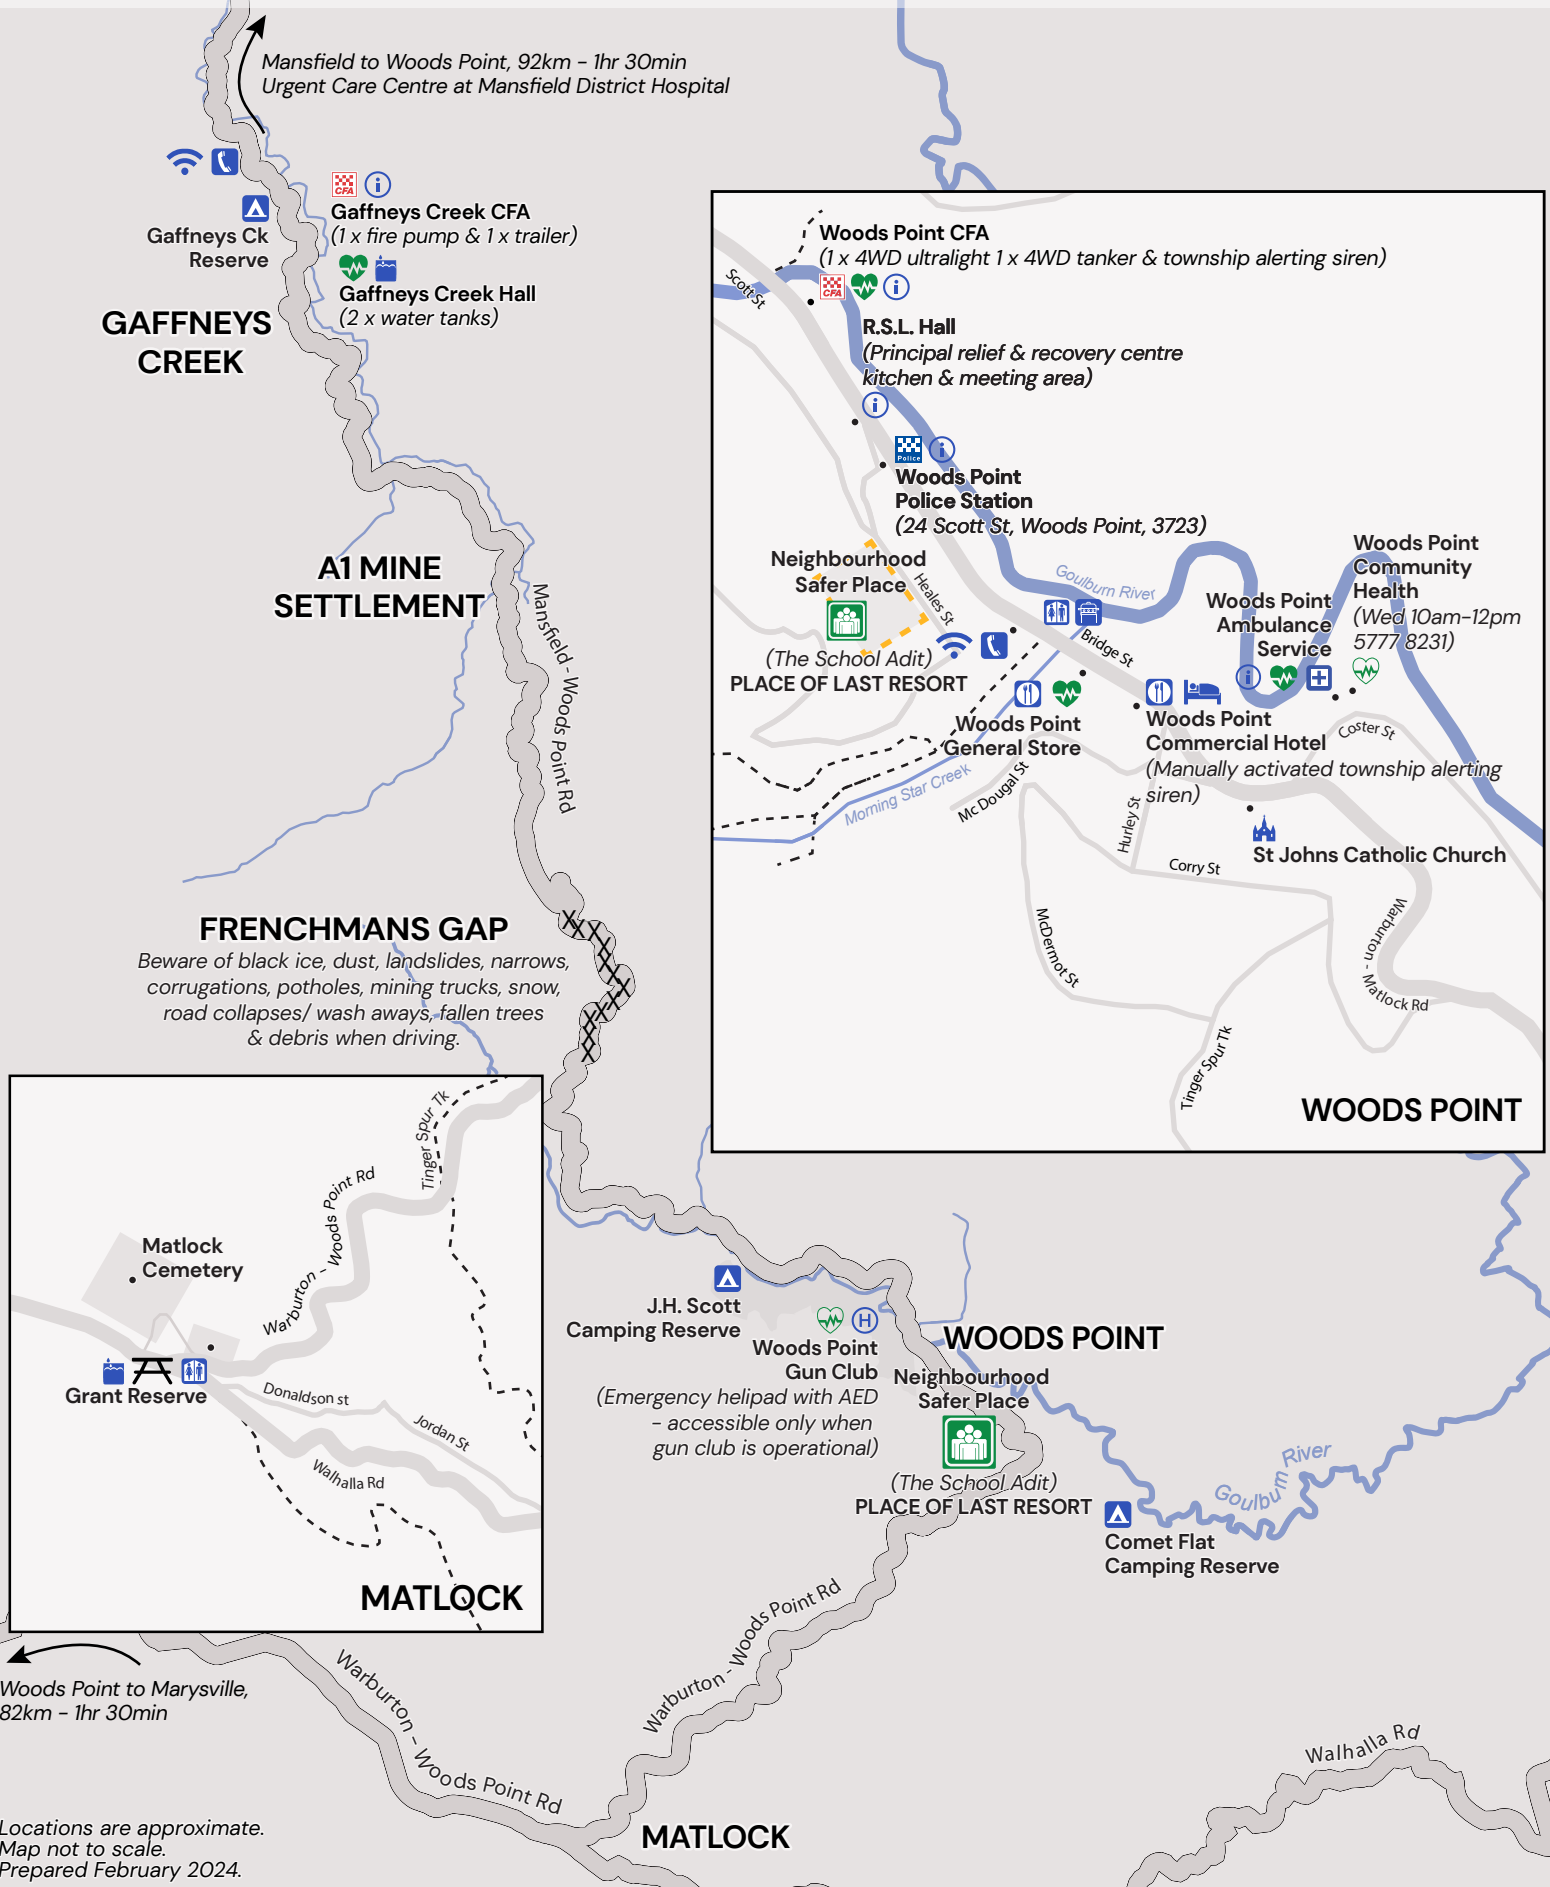

# WOODS POINT & DISTRICT EMERGENCY REFERENCE MAP

Vic Emergency  
 BOM Weather  
 Get Prepared  
 Good Sam  
 Emergency Plus  
 First Aid - IFRC  
 LISTEN to ABC Radio 103.7FM or Mansfield 90.1FM. Caution: Power outage may impact radio transmissions.

Install the above apps to your mobile device for reference in case of an emergency - For All EMERGENCIES - Call 000

Locations are approximate. Map not to scale. Prepared February 2024.

Police	CFA	Ambulance	Neighbourhood Safer Place	Assembly Area	AED (24/7 access)	AED (open hours only)	Emergency Information Point	Helipad	
Public Telephone	Public Wi-Fi	Food/Water	Public Toilets	Barbecue	Picnic Table	Camping	Accommodation	Water Tank	Place Of Worship