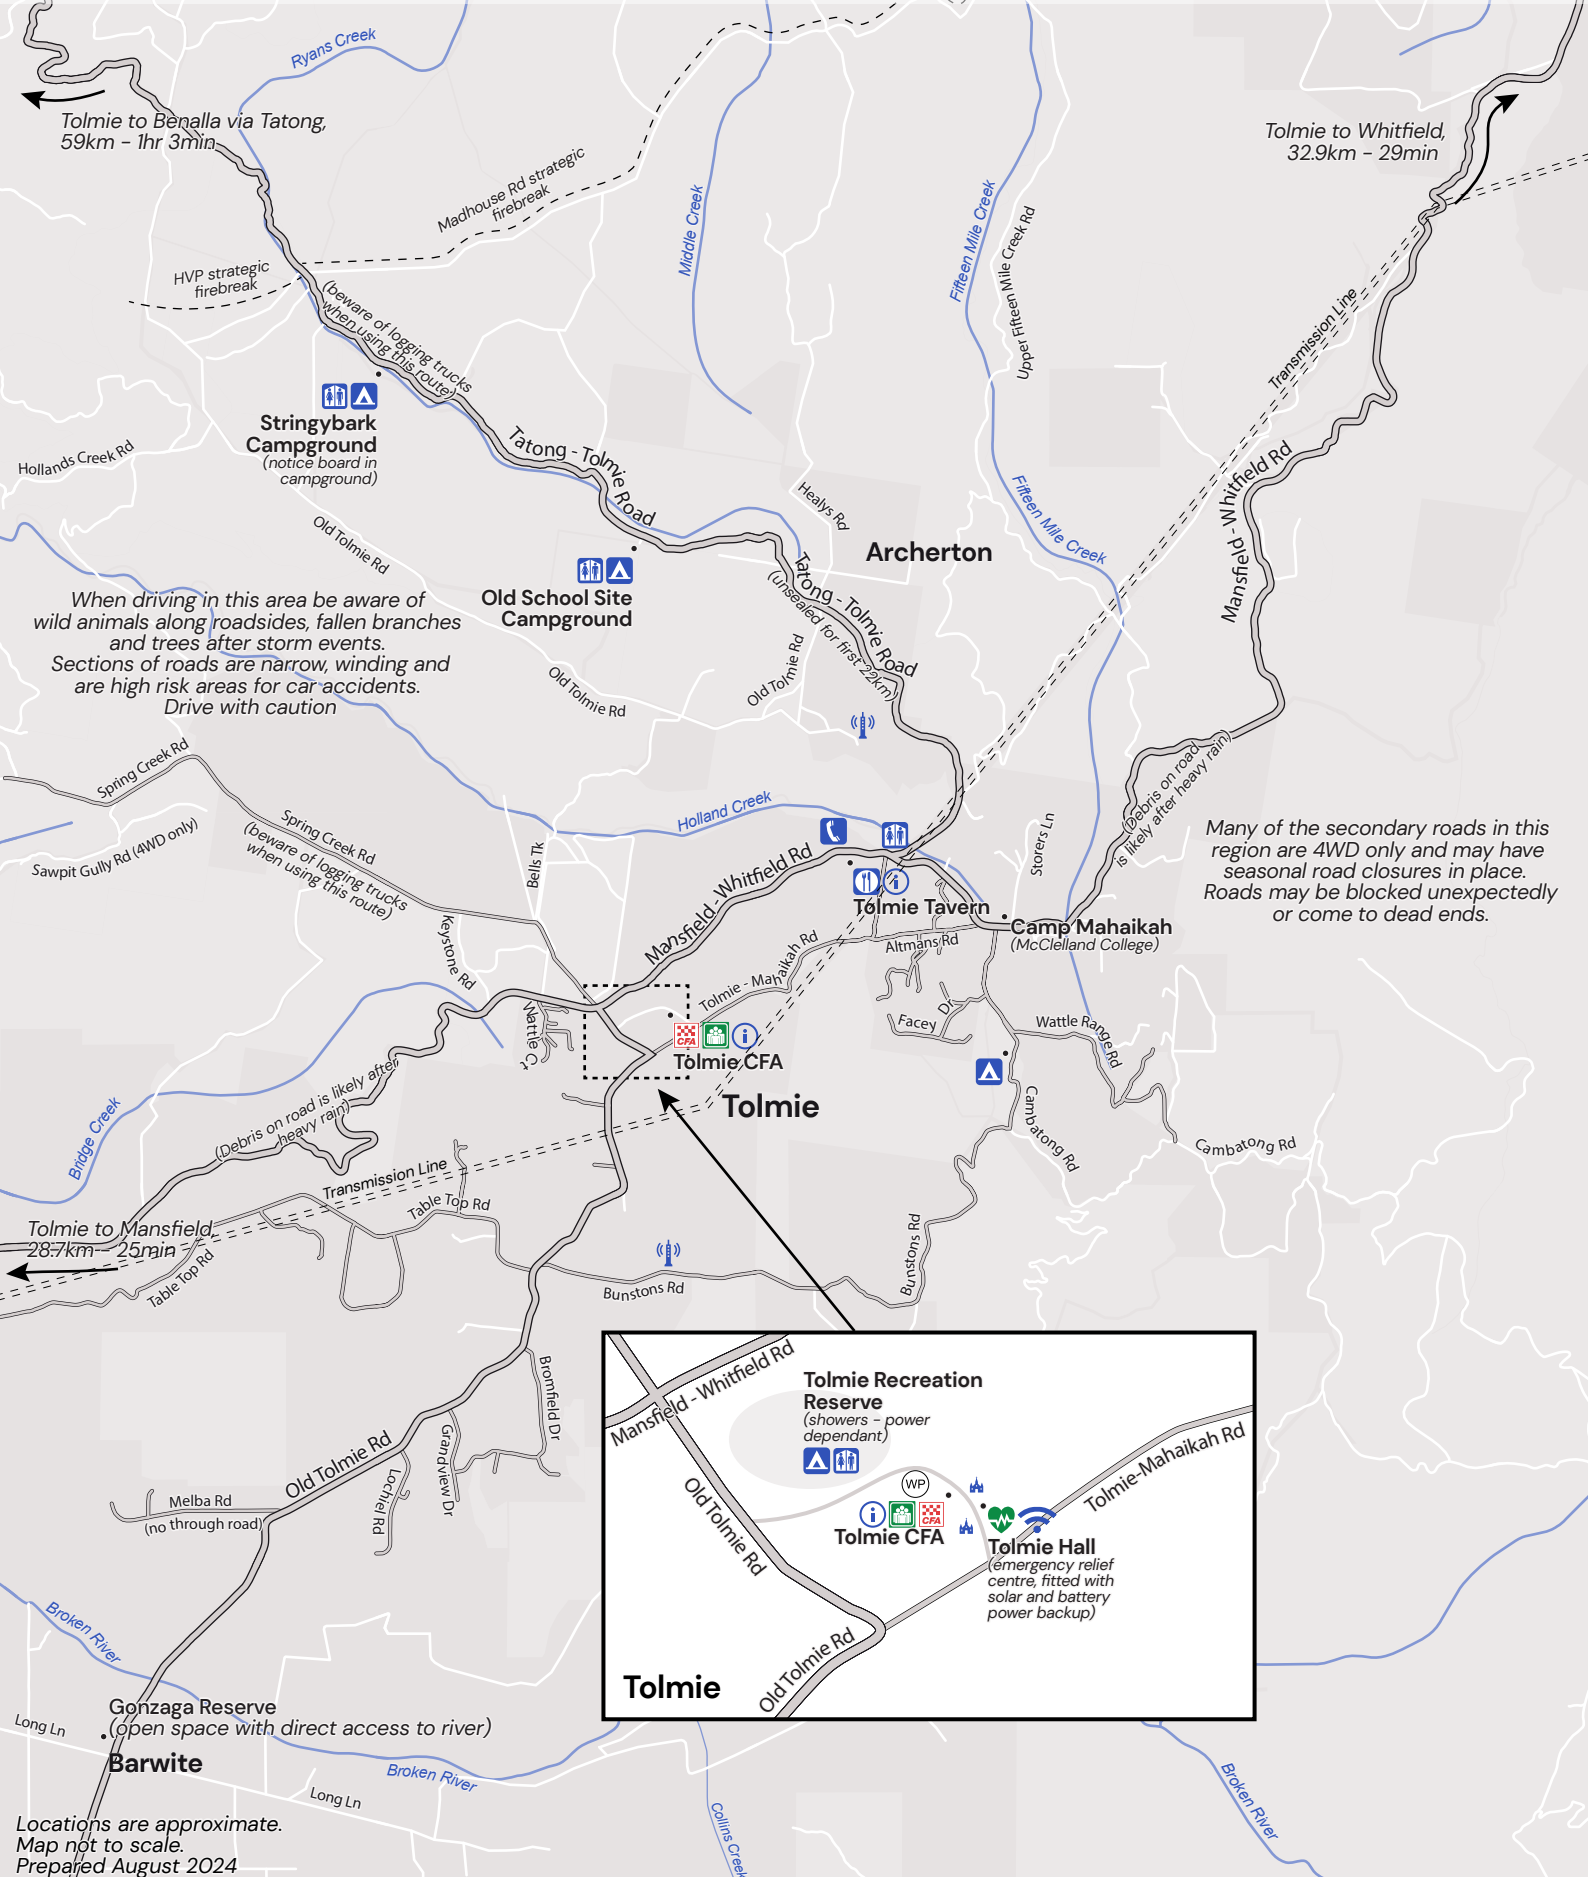

TOLMIE & DISTRICT EMERGENCY REFERENCE MAP

Australian Government

Mansfield Shire

Vic Emergency
BOM Weather
Get Prepared
Good Sam
Emergency Plus
First Aid - IFRC
Mansfield 88.7FM or 99.7FM. Caution: Power outage may impact radio transmissions.

Install the above apps to your mobile device for reference in case of an emergency – **For All EMERGENCIES – Call 000**

Tolmie

Tolmie Recreation Reserve
(showers - power dependant)

Tolmie CFA

Tolmie Hall
(emergency relief centre, fitted with solar and battery power backup)

Locations are approximate.
Map not to scale.
Prepared August 2024

Police
CFA
Neighbourhood Safer Place
AED (24/7 access)
AED (open hours only)
Emergency Information Point
Communications Tower
Public Telephone
Public Wi-Fi
Food/Water
Public Toilets

Camping
Place Of Worship