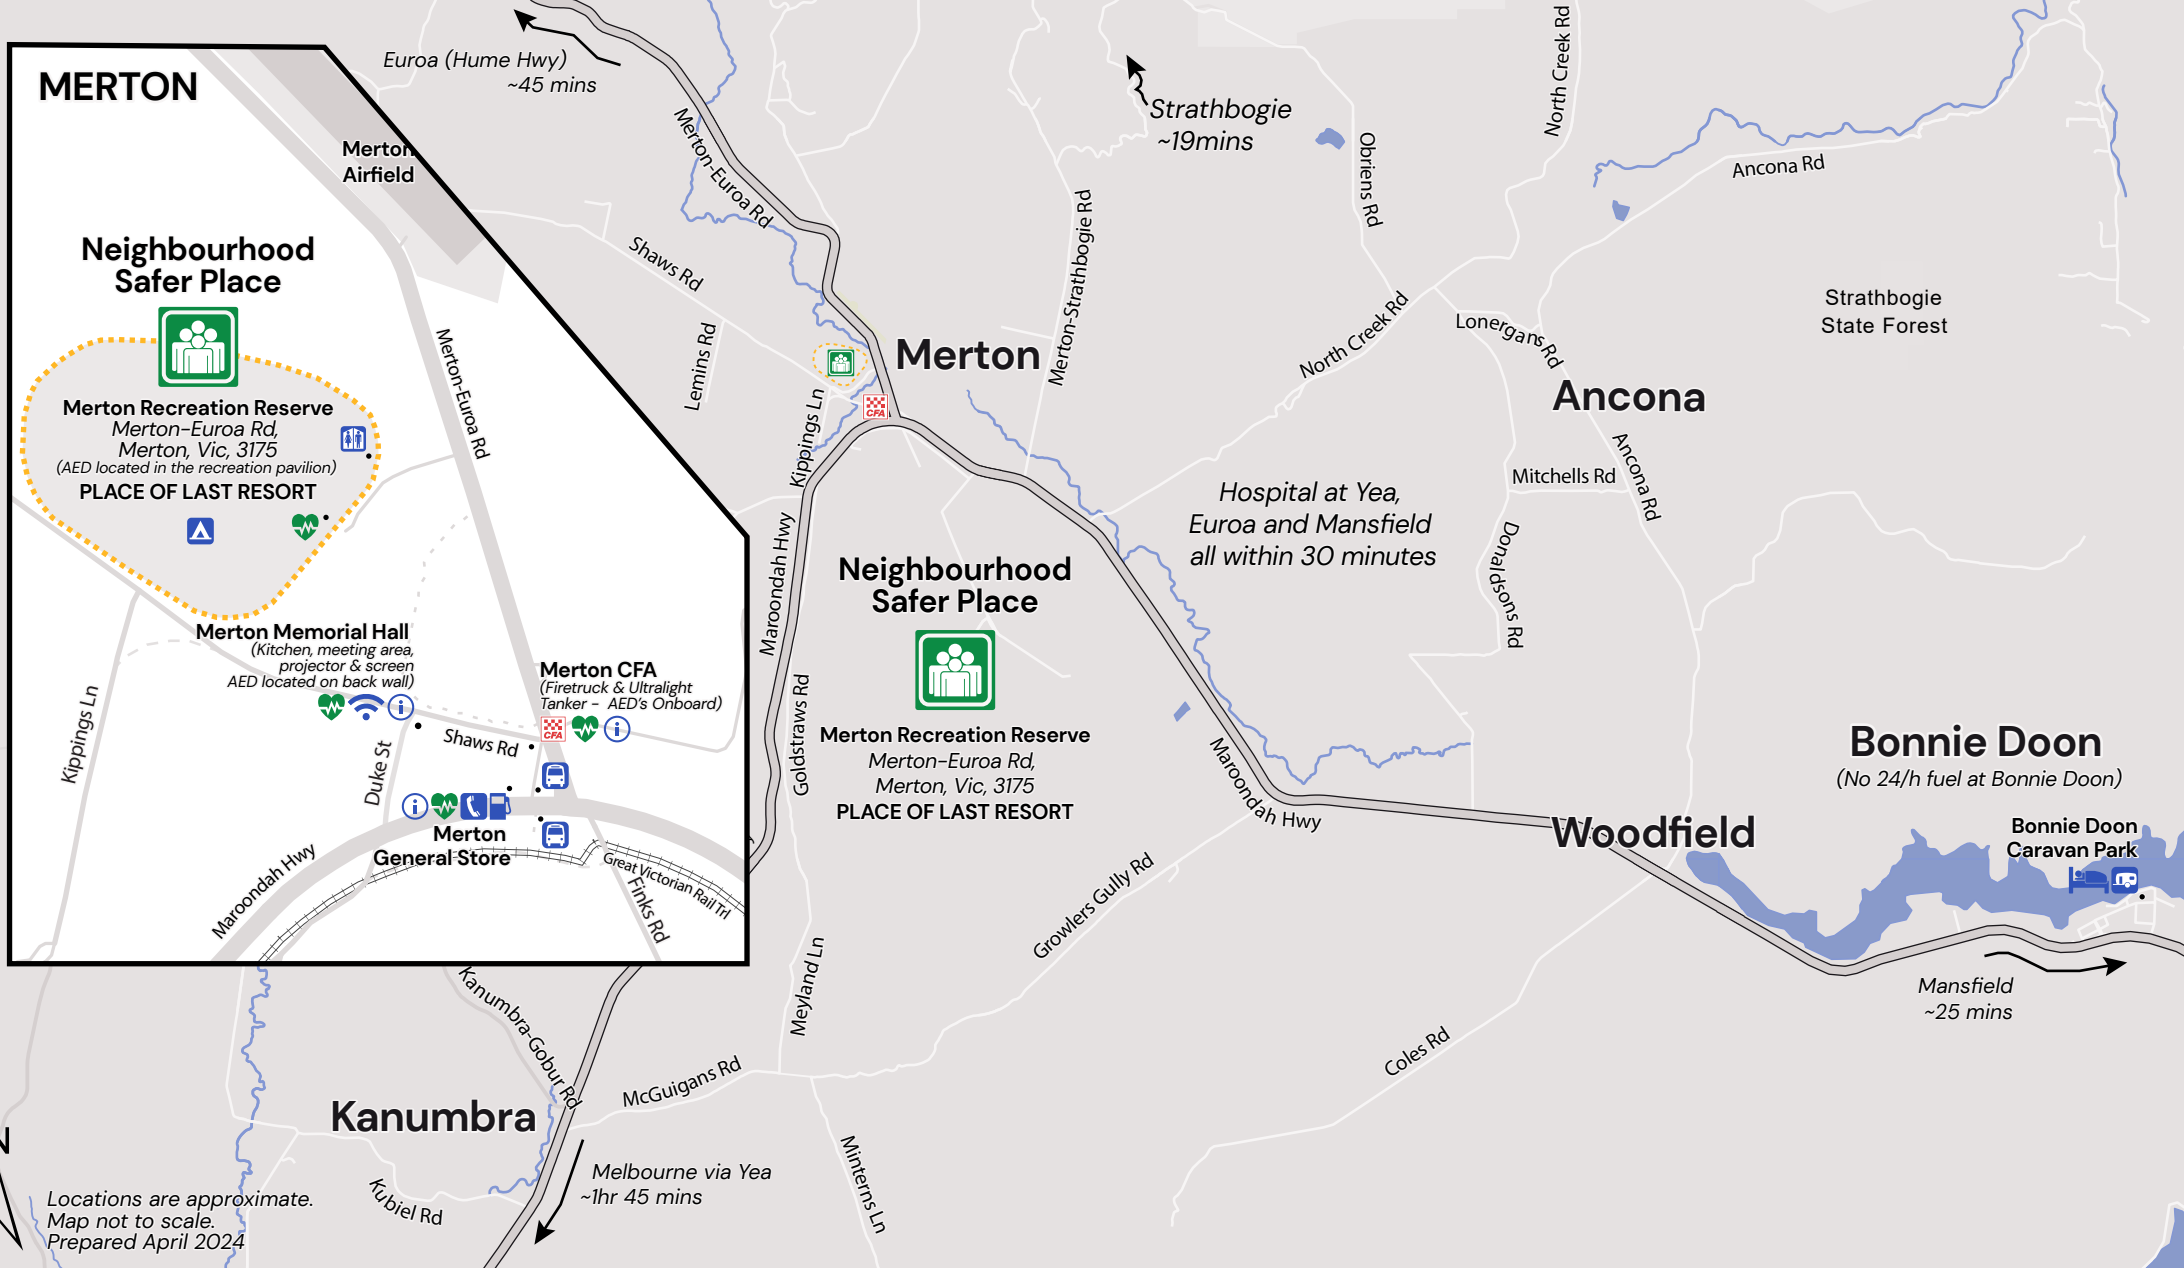

MERTON

EMERGENCY REFERENCE MAP

Install these apps to your mobile device for reference in case of an emergency.
FOR ALL EMERGENCIES – Call 000

Locations are approximate.
Map not to scale.
Prepared April 2024

MERTON EMERGENCY REFERENCE MAP

 Vic Emergency
  BOM Weather
  Get Prepared
  Good Sam
  Emergency Plus
  First Aid - IFRC
  LISTEN to ABC 106.5 FM or 744 AM
 Caution: Coverage is limited in this area. Power outage may impact radio transmissions.

Install the above apps to your mobile device for reference in case of an emergency – For All EMERGENCIES – Call 000

Locations are approximate.
 Map not to scale.
 Prepared April 2024