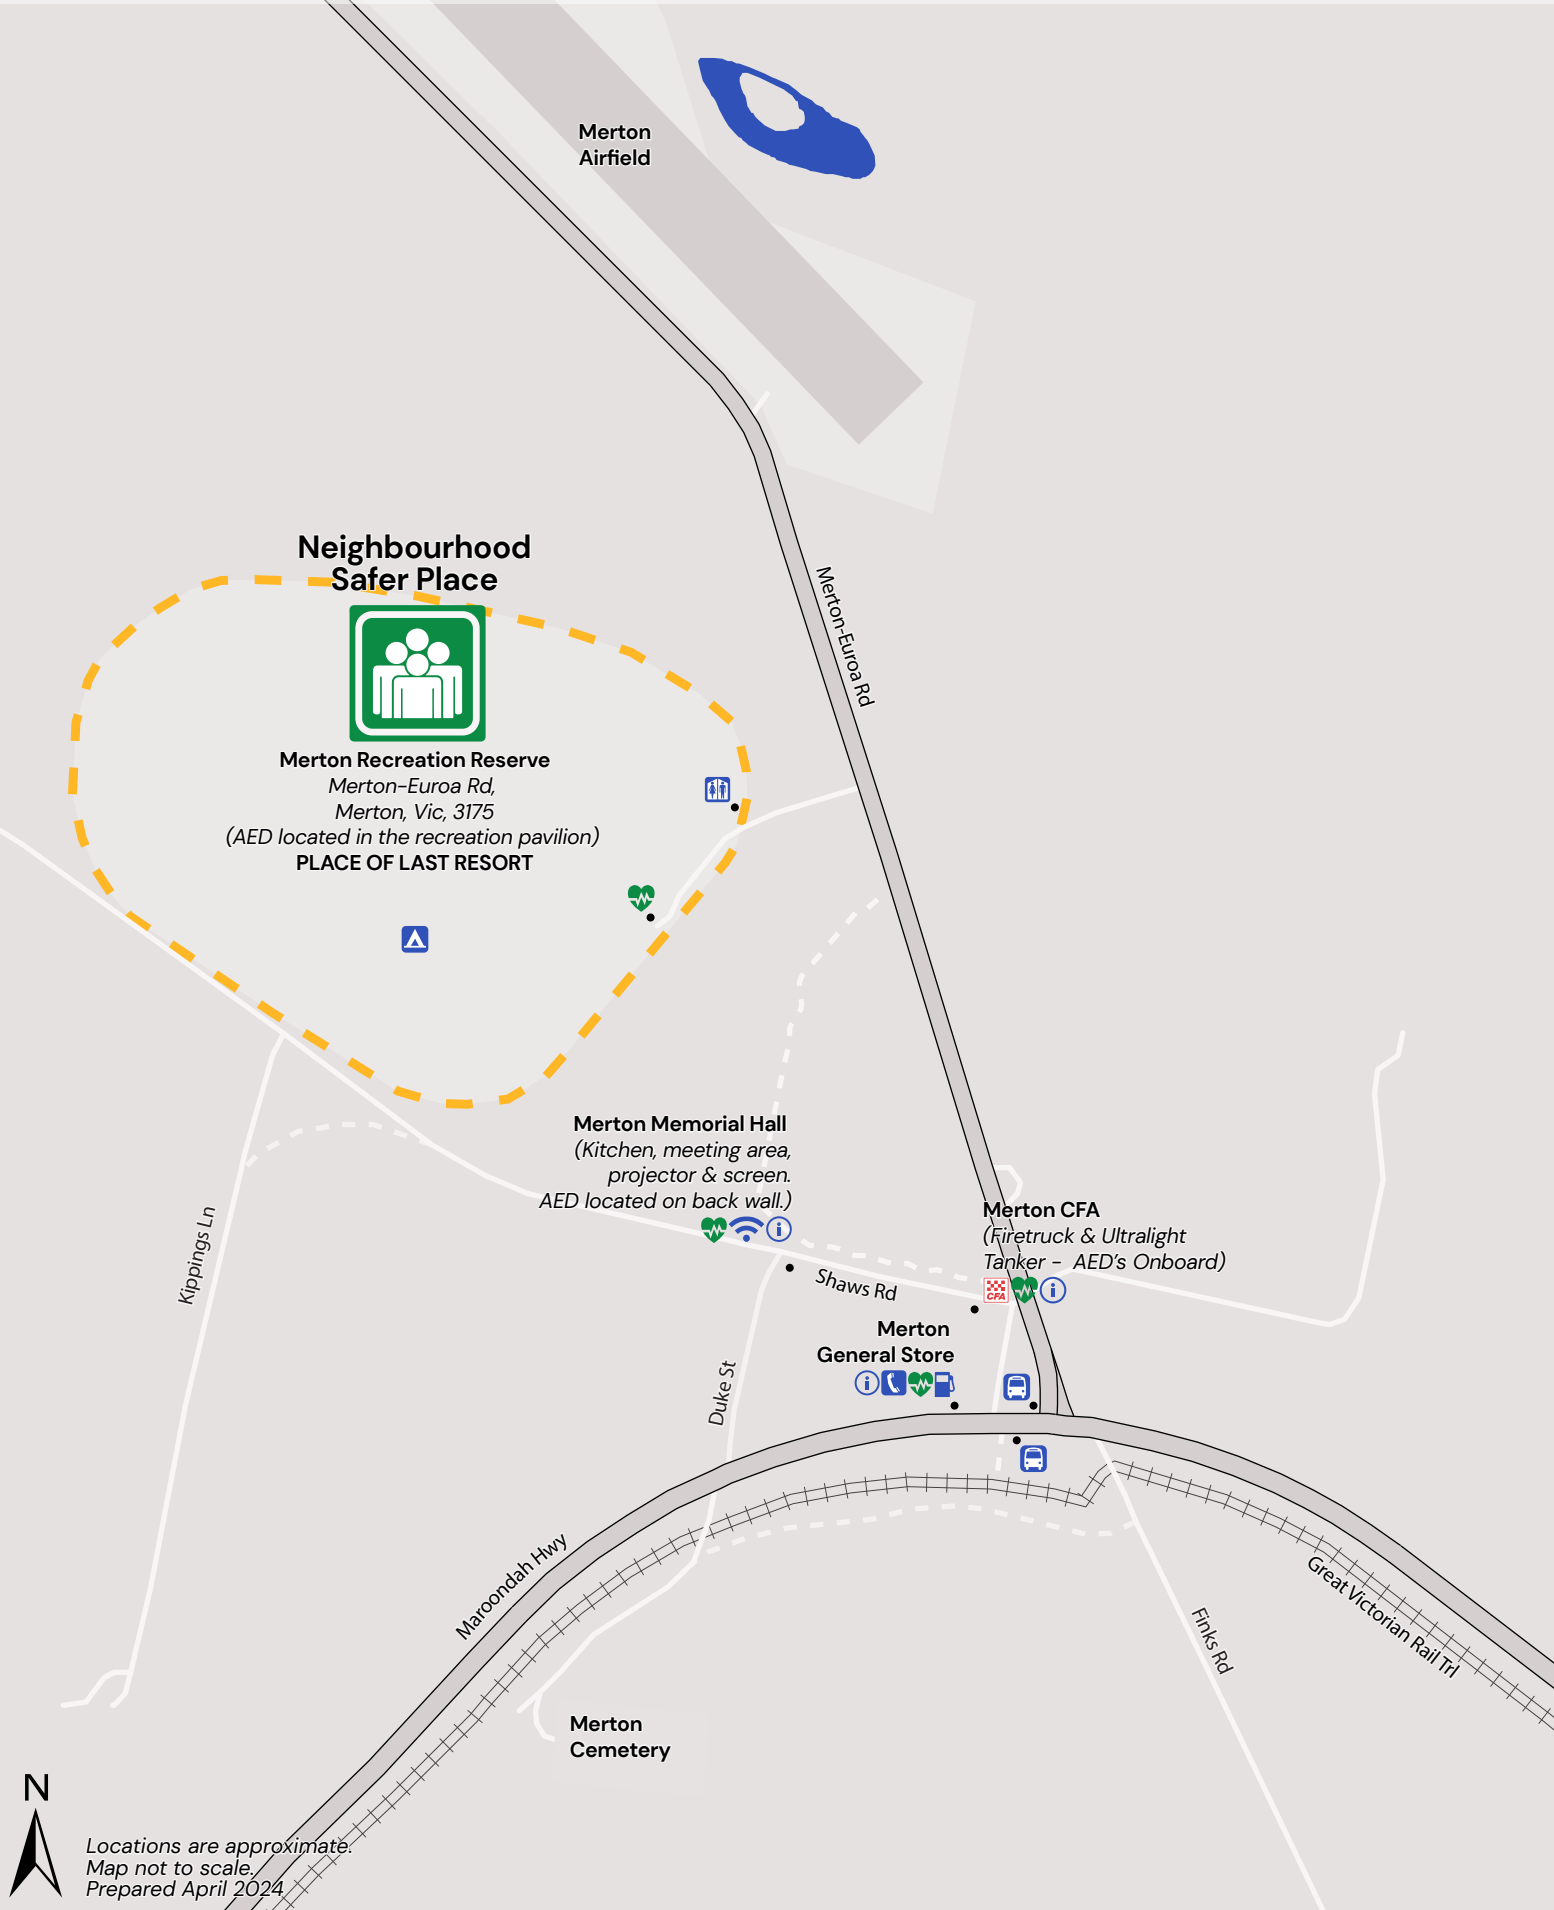

MERTON

EMERGENCY REFERENCE MAP

Install these apps to your mobile device for reference in case of an emergency.
FOR ALL EMERGENCIES – Call 000

Locations are approximate.
Map not to scale.
Prepared April 2024

MERTON EMERGENCY REFERENCE MAP

 Vic Emergency
  BOM Weather
  Get Prepared
  Good Sam
  Emergency Plus
  First Aid - IFRC
  LISTEN to ABC 106.5 FM or 744 AM
 Caution: Coverage is limited in this area. Power outage may impact radio transmissions.

Install the above apps to your mobile device for reference in case of an emergency – For All EMERGENCIES – Call 000

Locations are approximate.
 Map not to scale.
 Prepared April 2024