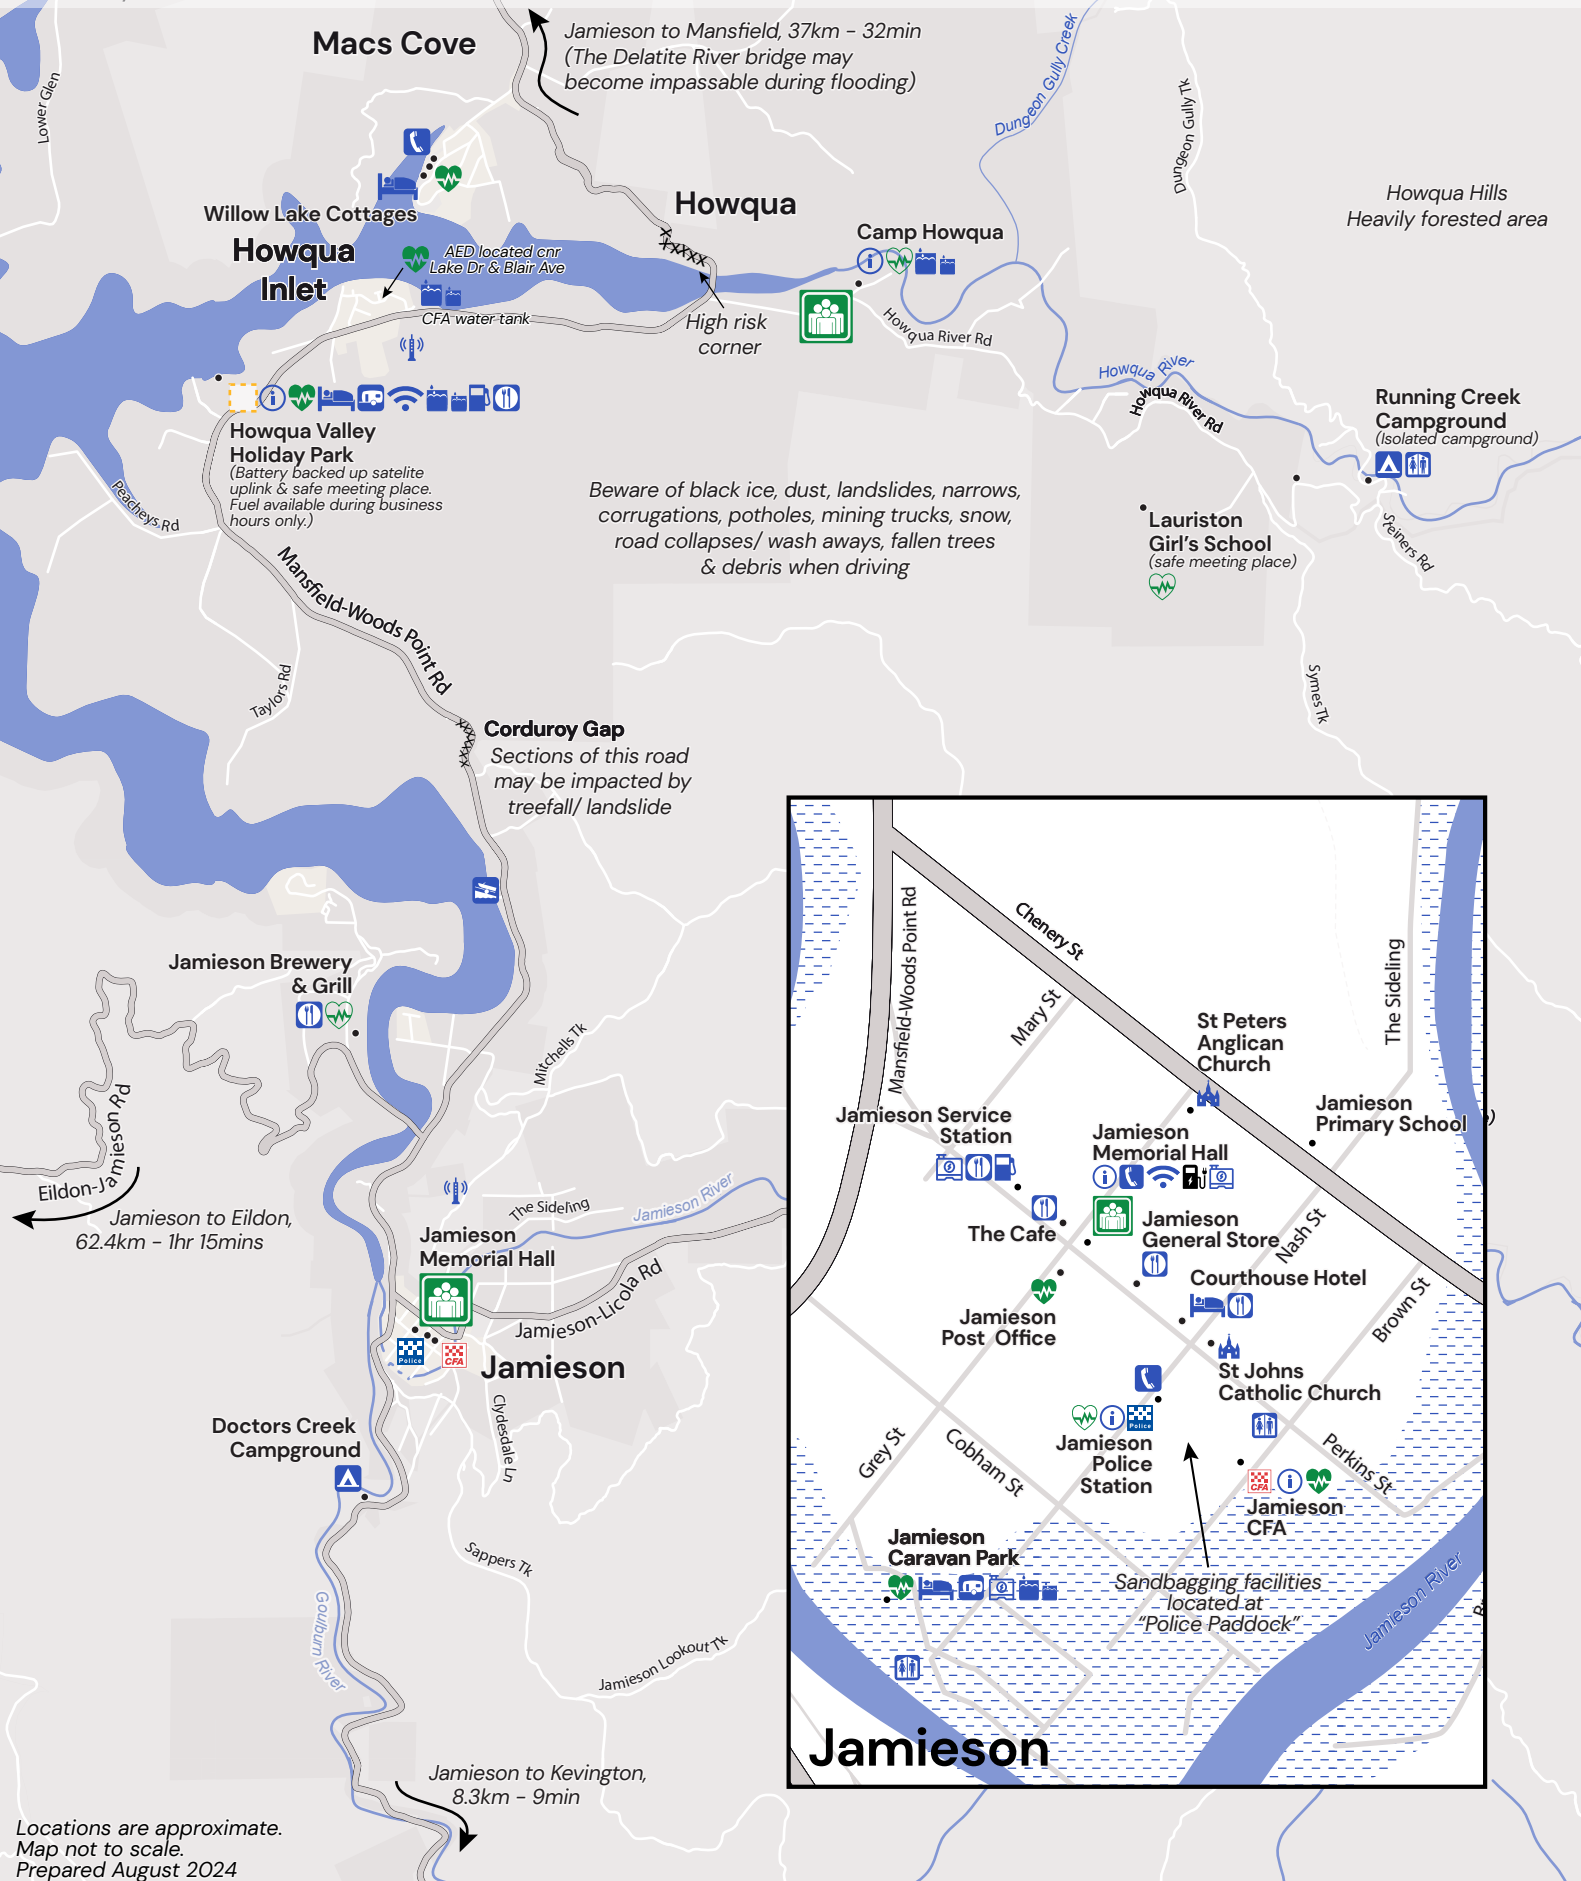

JAMIESON & DISTRICT EMERGENCY REFERENCE MAP

- Vic Emergency
- BOM Weather
- Get Prepared
- Good Sam
- Emergency Plus
- First Aid - IFRC
- LISTEN to UGFM Radio 106.9FM or Mansfield 99.7FM. Caution: Power outage may impact radio transmissions.

Install the above apps to your mobile device for reference in case of an emergency - **For All EMERGENCIES - Call 000**

Locations are approximate.
Map not to scale.
Prepared August 2024

- Police
- CFA
- Neighbourhood Safer Place
- Assembly Area
- AED (24/7 access)
- AED (open hours only)
- Emergency Information Point
- Helipad
- Generator
- Fuel
- EV Charge Point
- Water Tank Place Of Worship
- Subject To Flooding
- Communications Tower
- Caravan Park
- Public Telephone
- Public Wi-Fi
- Food/Water
- Public Toilets
- Camping
- Boat Ramp
- Accommodation