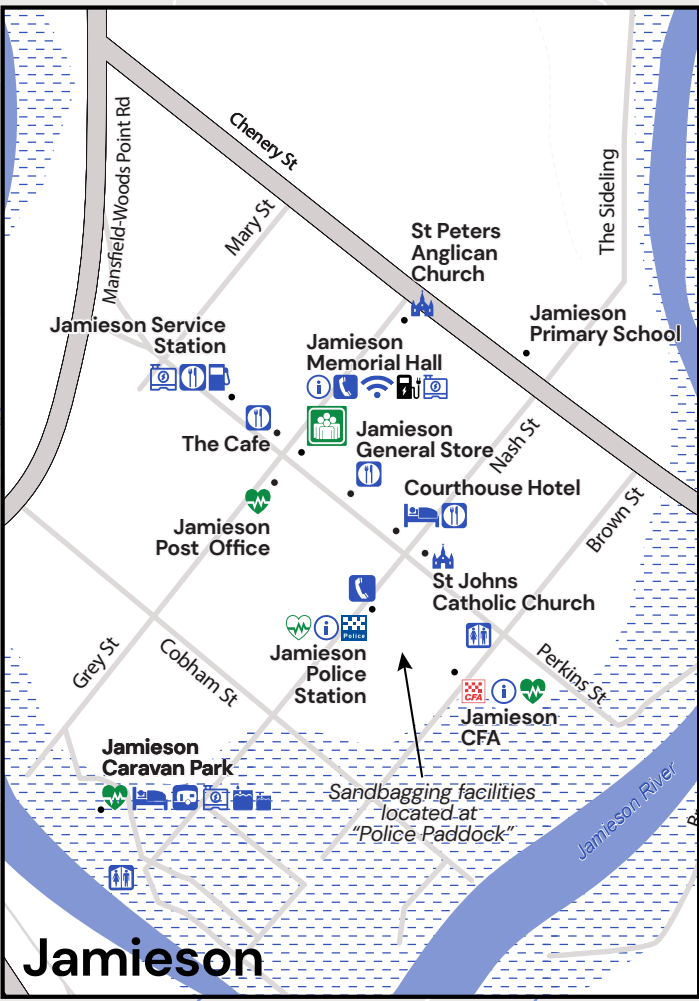

JAMIESON & DISTRICT EMERGENCY REFERENCE MAP

- Vic Emergency
- BOM Weather
- Get Prepared
- Good Sam
- Emergency Plus
- First Aid - IFRC
- LISTEN to UGFM Radio 106.9FM or Mansfield 99.7FM. Caution: Power outage may impact radio transmissions.

Install the above apps to your mobile device for reference in case of an emergency - **For All EMERGENCIES - Call 000**

Locations are approximate.
Map not to scale.
Prepared August 2024

- Police
- CFA
- Neighbourhood Safer Place
- Assembly Area
- AED (24/7 access)
- AED (open hours only)
- Emergency Information Point
- Helipad
- Generator
- Fuel
- EV Charge Point
- Water Tank Place Of Worship
- Subject To Flooding
- Communications Tower
- Caravan Park
- Public Telephone
- Public Wi-Fi
- Food/Water
- Public Toilets
- Camping
- Boat Ramp
- Accommodation