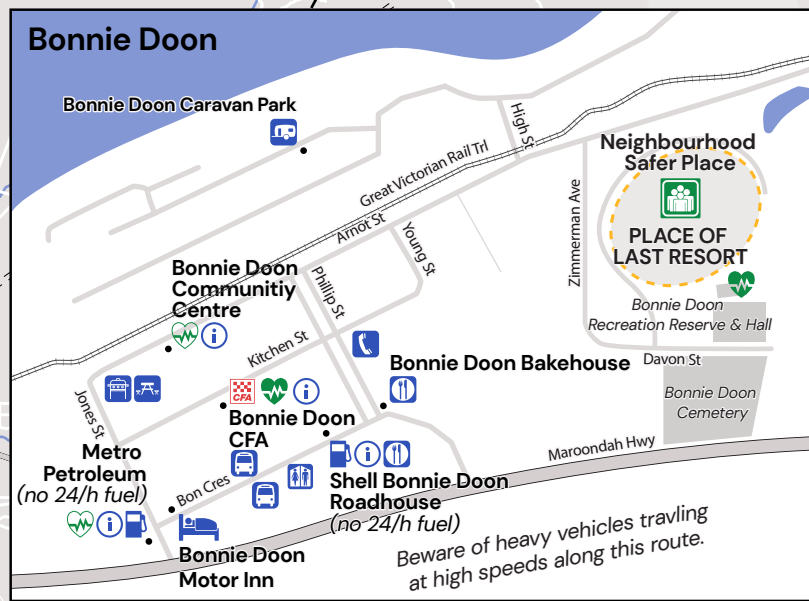

# BONNIE DOON & DISTRICT EMERGENCY REFERENCE MAP

- Vic Emergency
- BOM Weather
- Get Prepared
- Good Sam
- Emergency Plus
- First Aid - IFRC
- LISTEN to ABC 98.1 FM, ABC 774 AM, UGMF 106.9 FM or Mansfield 99.7 FM. Caution: Power outage may impact radio transmissions.

Install the above apps to your mobile device for reference in case of an emergency - **For All EMERGENCIES - Call 000**

Locations are approximate.  
Map not to scale.  
Prepared August 2024.

- CFA
- Neighbourhood Safer Place
- Assembly Area
- AED (24/7 access)
- AED (open hours only)
- Emergency Information Point
- Fire Tanker
- Communications Tower
- Water Tanks
- Generator
- Fuel
- Subject To Flooding
- Telephone
- Public Wi-Fi
- Food/Water
- Public Toilets
- Barbecue
- Picnic Table
- Camping
- Accommodation
- Boat Ramp
- Place Of Worship