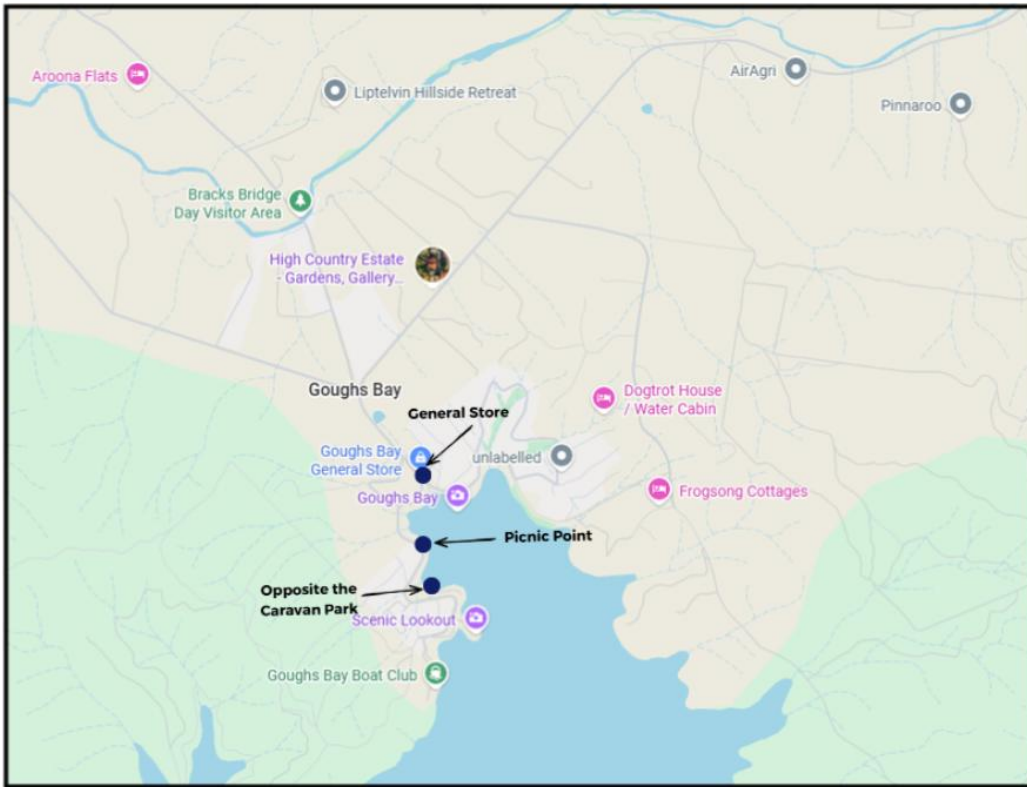

Attachment 1: Proposed CDS Public Bin Locations

Mansfield – Stage 1

For more information, please contact [name] [title] by [phone] or [email].
mansfield.vic.gov.au

Mansfield – Stage 2

OVERALL MANSFIELD

Maindample – Stage 3

Bonnie Doon – Stage 3

Goughs Bay – Stage 3

Jamieson – Stage 3