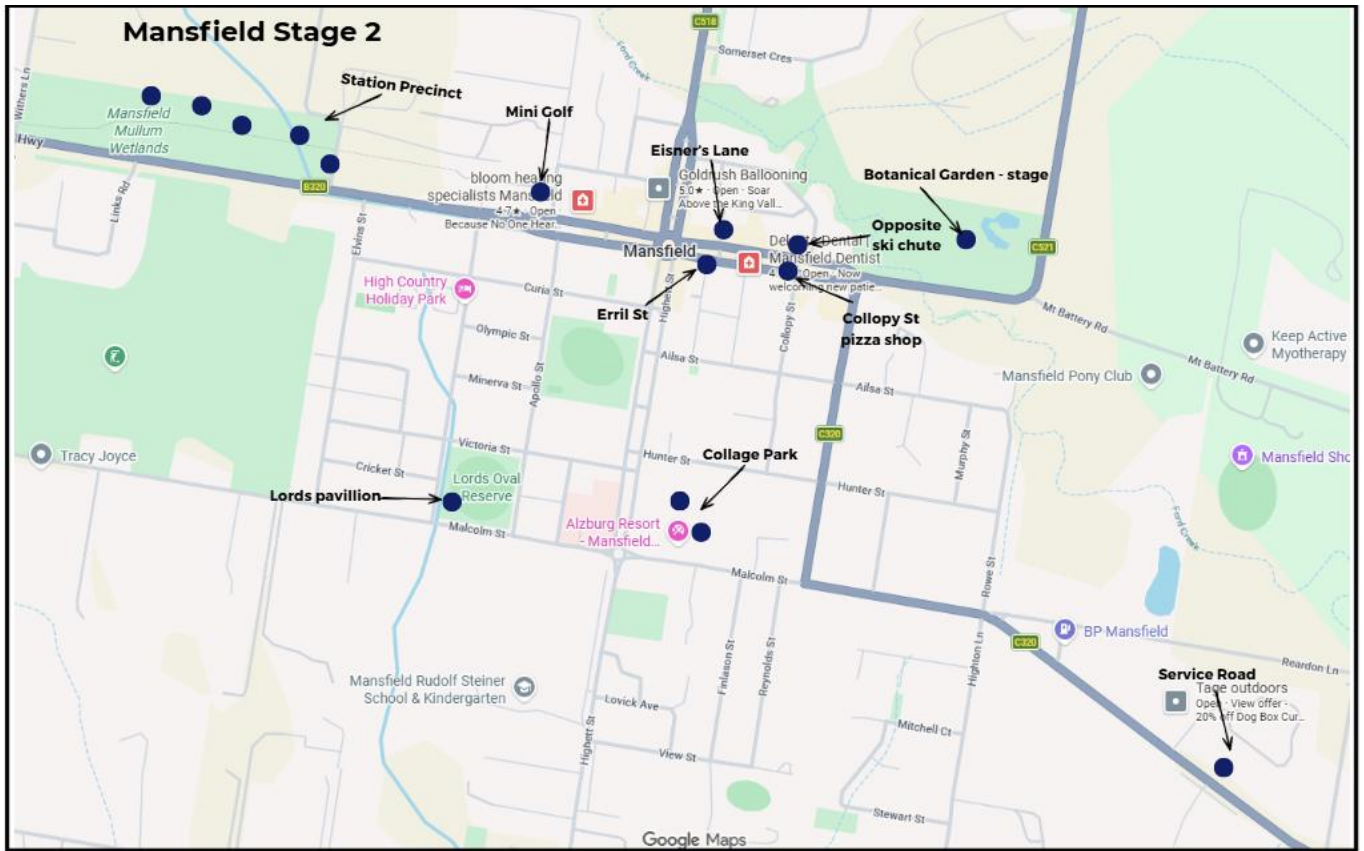

Attachment 1: Proposed CDS Public Bin Locations

Mansfield – Stage 1

For more information, please contact [name] [title] by [phone] or [email].
mansfield.vic.gov.au

Mansfield – Stage 2

OVERALL MANSFIELD

Maindample – Stage 3

Bonnie Doon – Stage 3

Goughs Bay – Stage 3

Jamieson – Stage 3