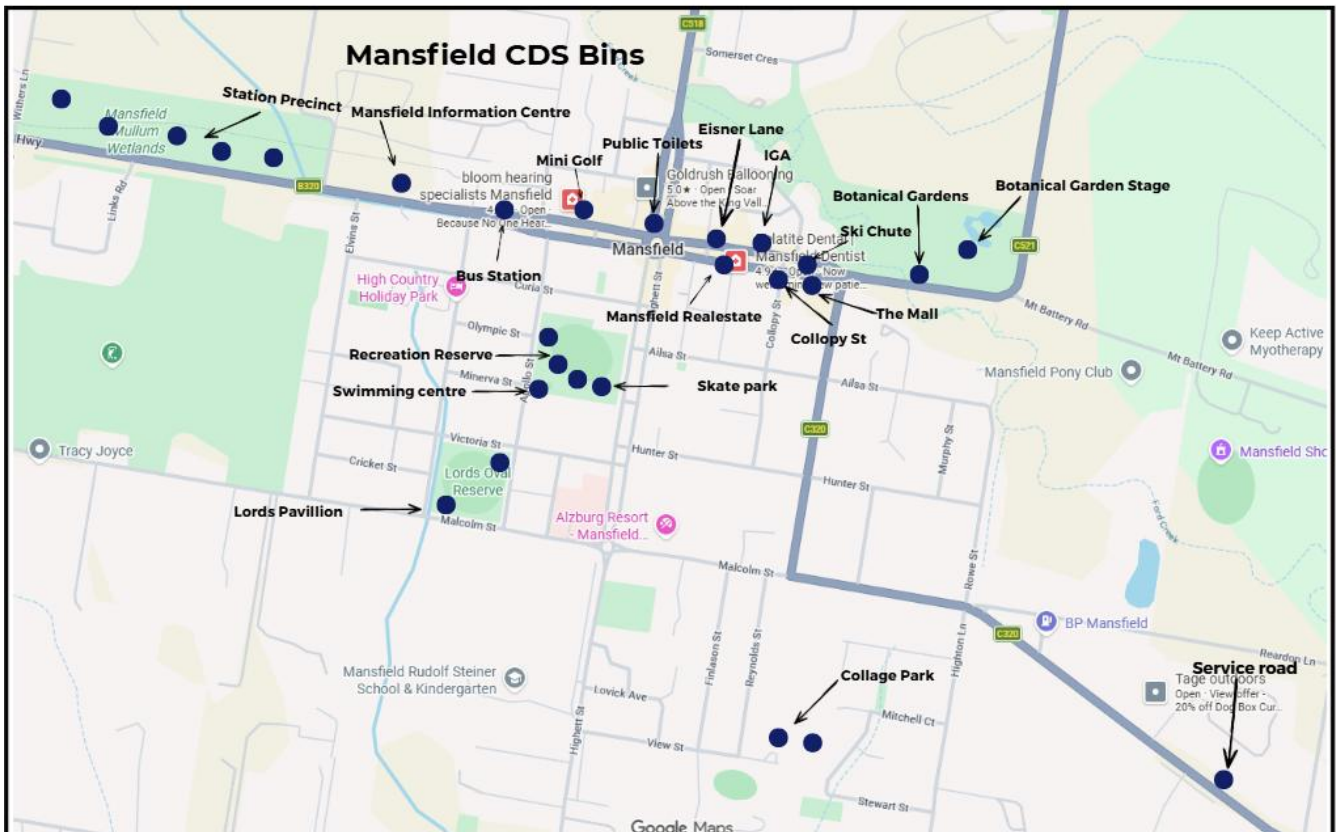

Attachment 1: Proposed CDS Public Bin Locations

Mansfield – Stage 1

For more information, please contact [name] [title] by [phone] or [email].
mansfield.vic.gov.au

Mansfield – Stage 2

OVERALL MANSFIELD

Maindample – Stage 3

Bonnie Doon – Stage 3

Goughs Bay – Stage 3

Jamieson – Stage 3