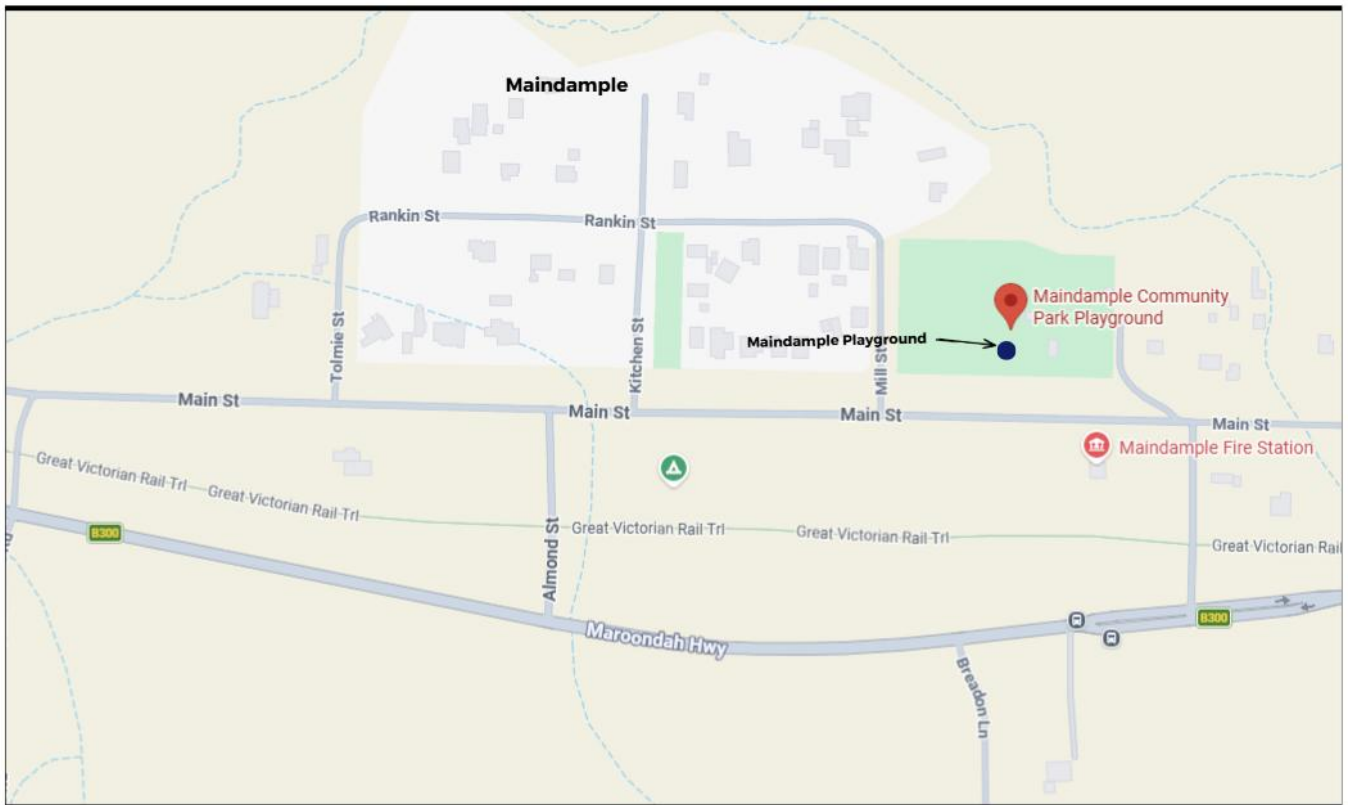

Attachment 1: Proposed CDS Public Bin Locations

Mansfield – Stage 1

For more information, please contact [name] [title] by [phone] or [email].
mansfield.vic.gov.au

Mansfield – Stage 2

OVERALL MANSFIELD

Maindample – Stage 3

Bonnie Doon – Stage 3

Goughs Bay – Stage 3

Jamieson – Stage 3