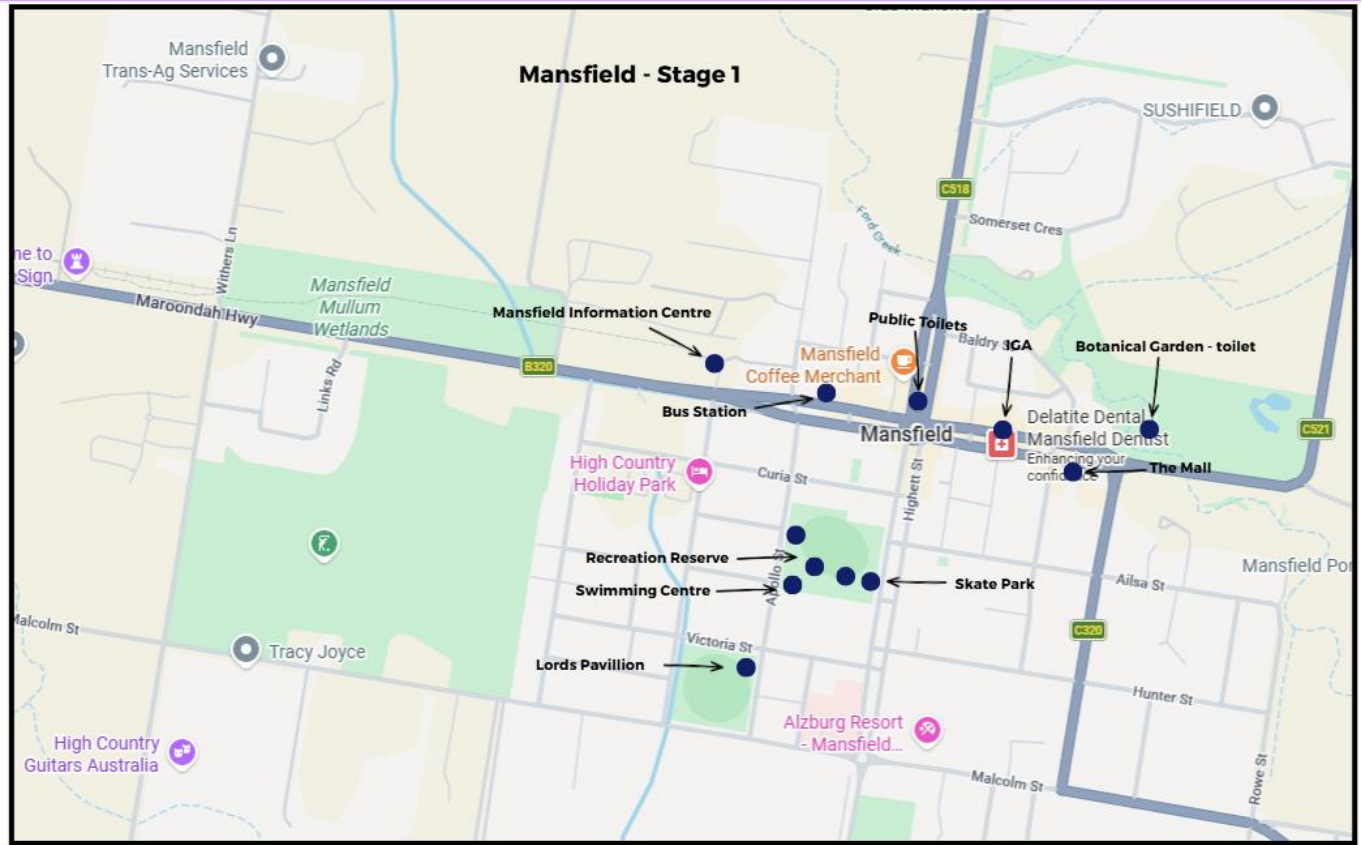

Attachment 1: Proposed CDS Public Bin Locations

Mansfield – Stage 1

For more information, please contact [name] [title] by [phone] or [email].
mansfield.vic.gov.au

Mansfield – Stage 2

OVERALL MANSFIELD

Maindample – Stage 3

Bonnie Doon – Stage 3

Goughs Bay – Stage 3

Jamieson – Stage 3