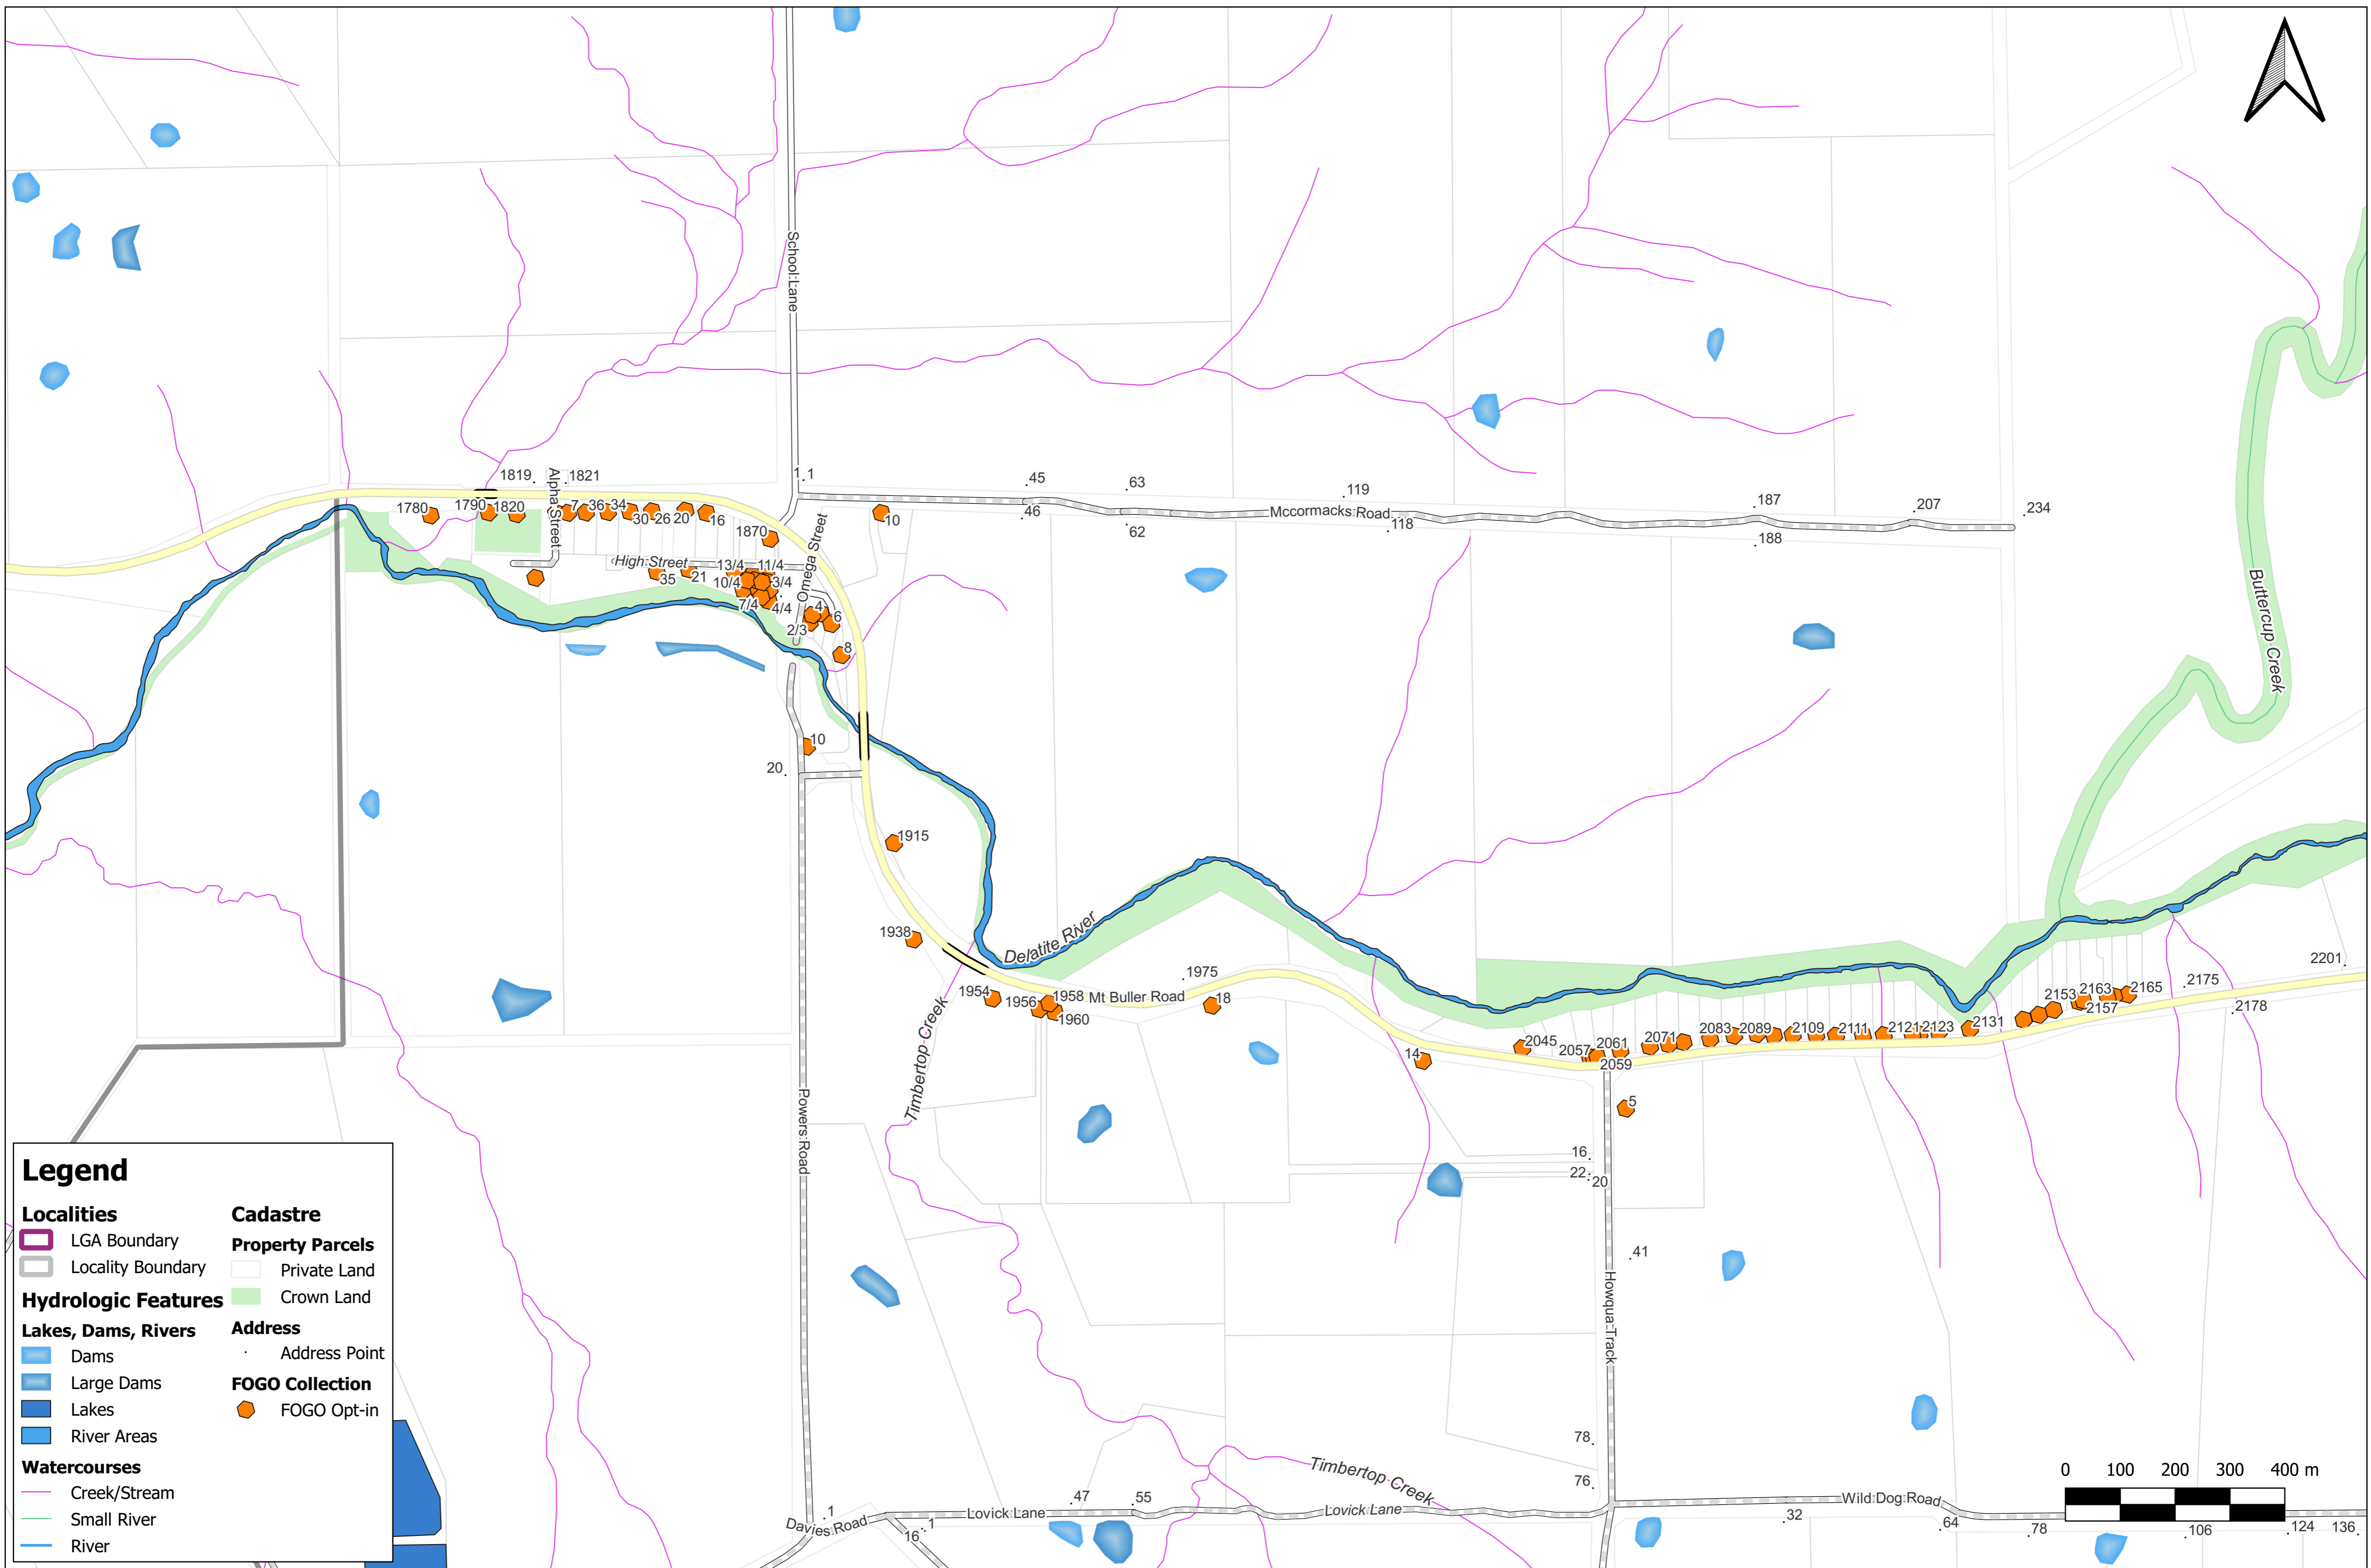

Merrijig

Legend

Localities	Cadastre
LGA Boundary	Property Parcels
Locality Boundary	Private Land
Hydrologic Features	Crown Land
Lakes, Dams, Rivers	Address
Dams	Address Point
Large Dams	FOGO Collection
Lakes	FOGO Opt-in
River Areas	
Watercourses	
Creek/Stream	
Small River	
River	