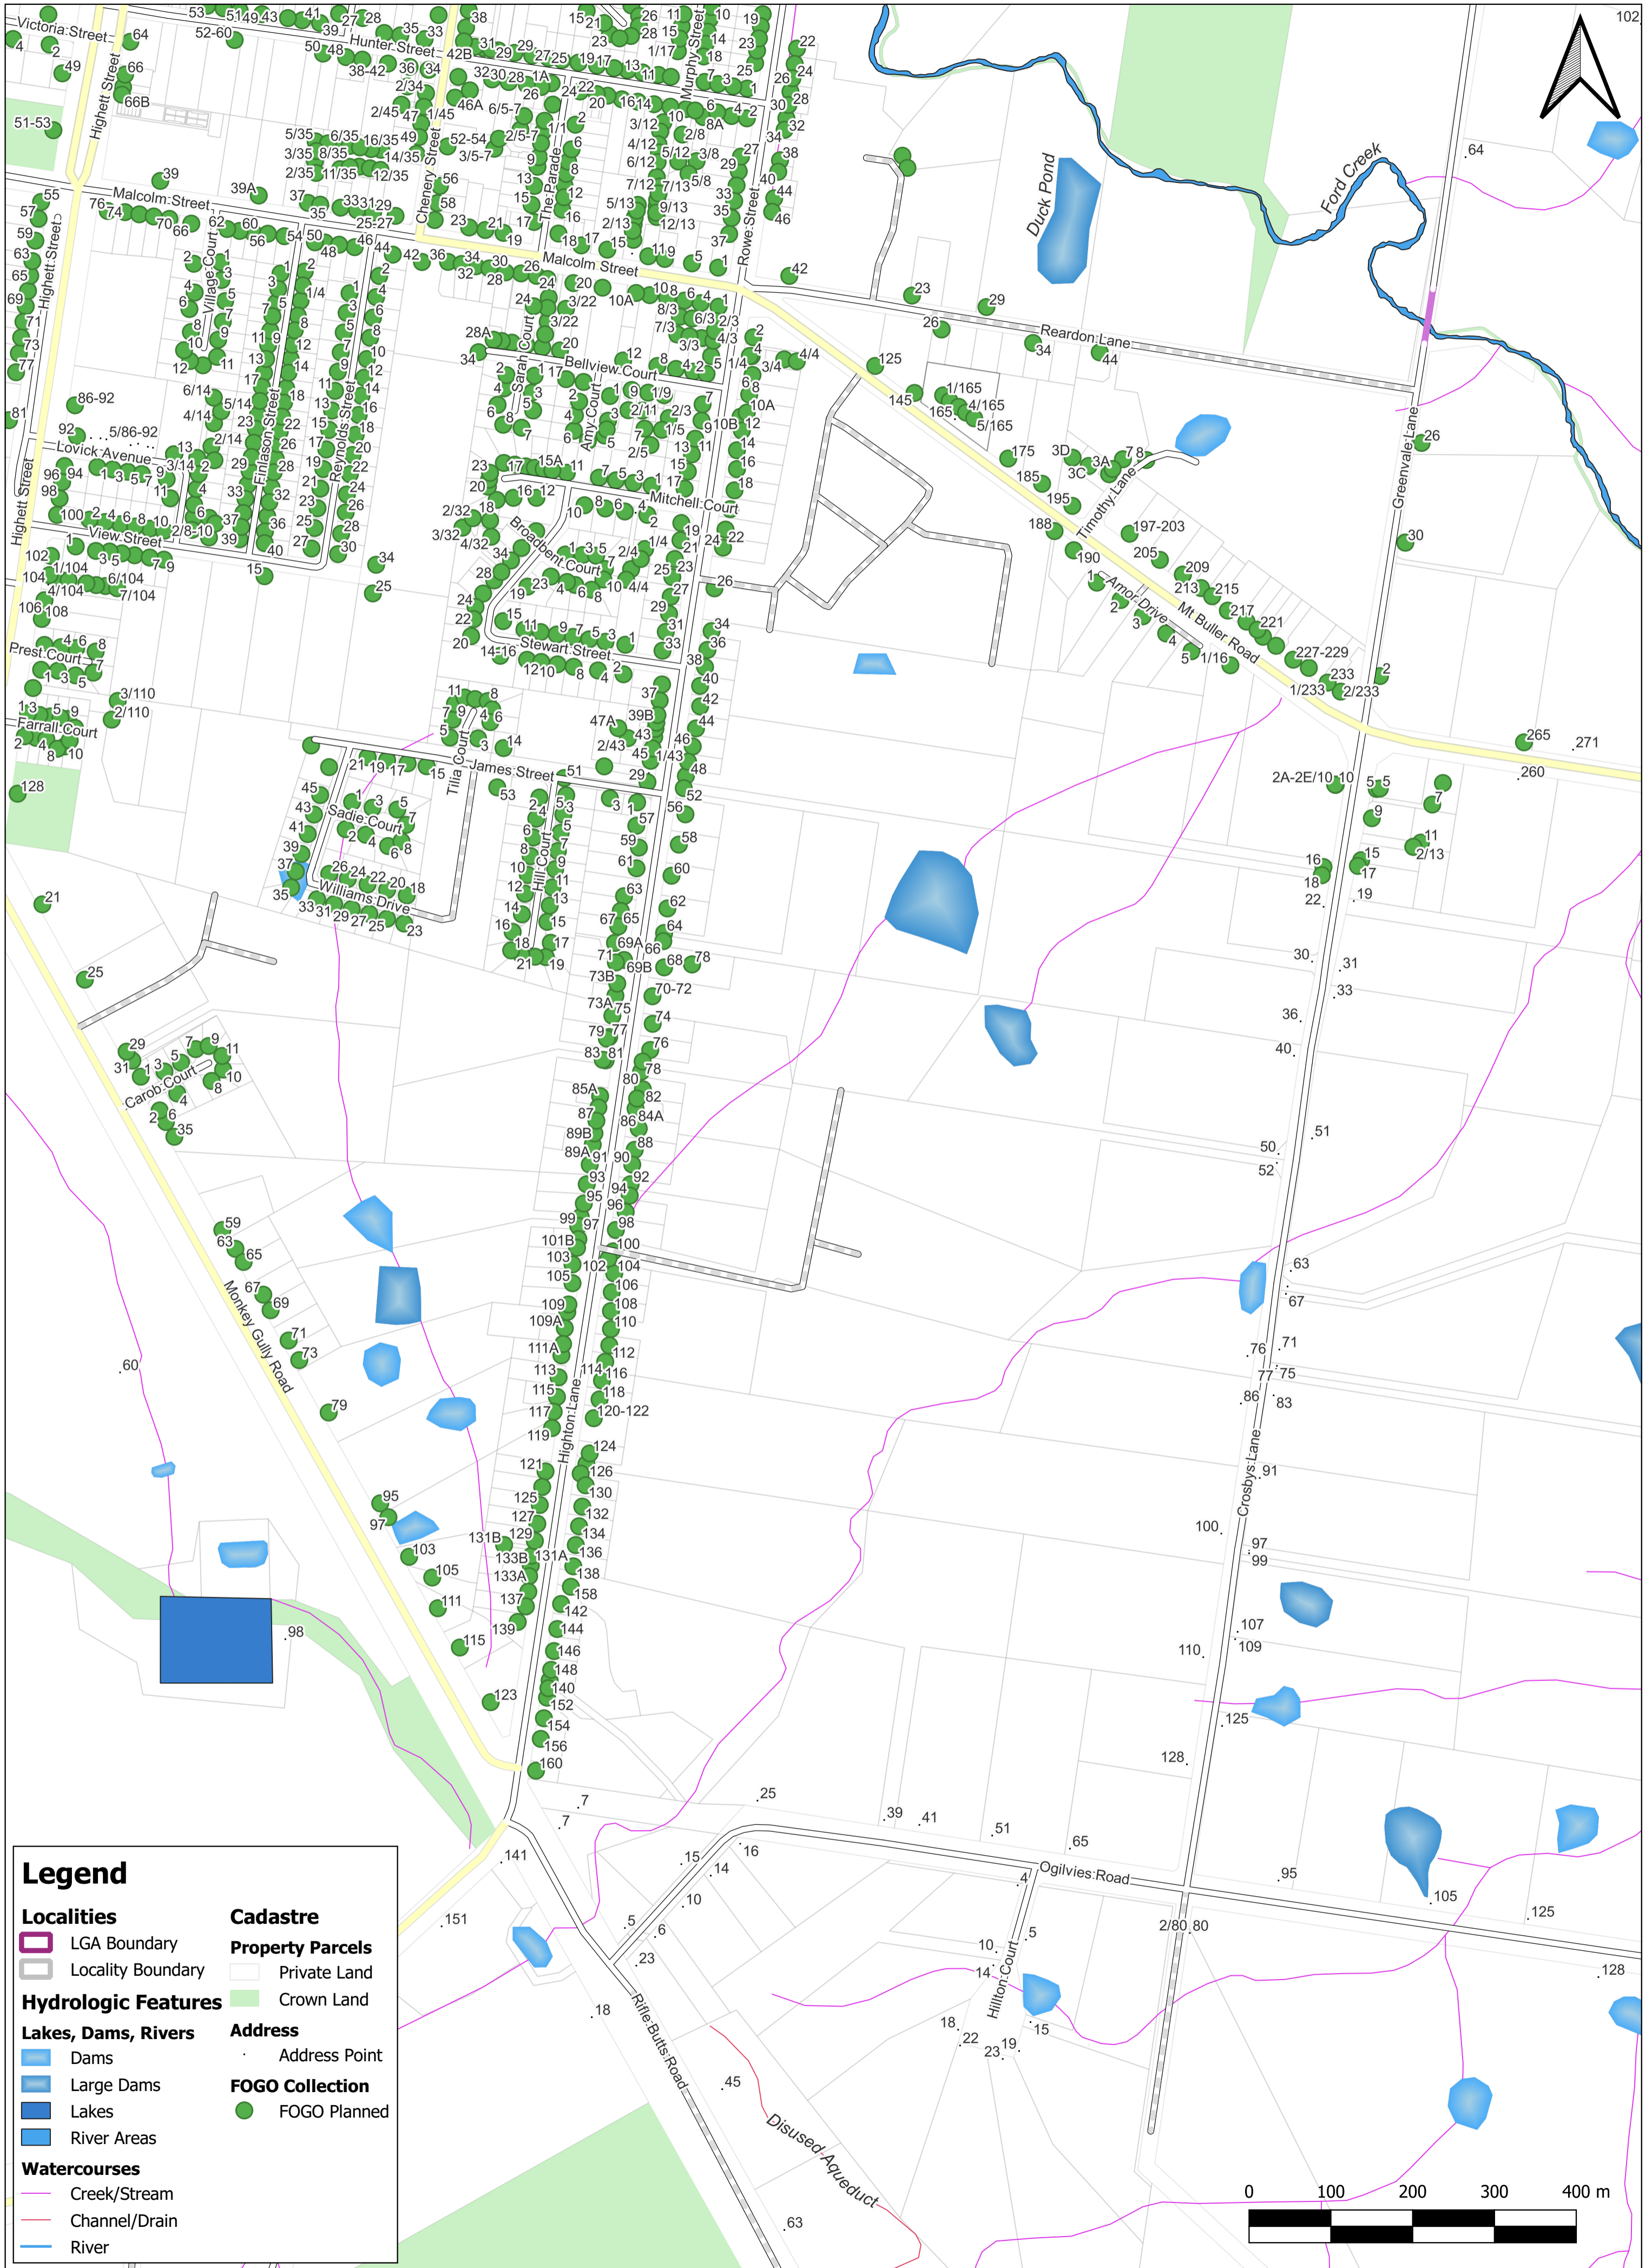

Mansfield SE

Legend

Localities	Cadastre
LGA Boundary	Property Parcels
Locality Boundary	Private Land
Hydrologic Features	Crown Land
Lakes, Dams, Rivers	Address
Dams	Address Point
Large Dams	FOGO Collection
Lakes	FOGO Planned
River Areas	
Watercourses	
Creek/Stream	
Channel/Drain	
River	