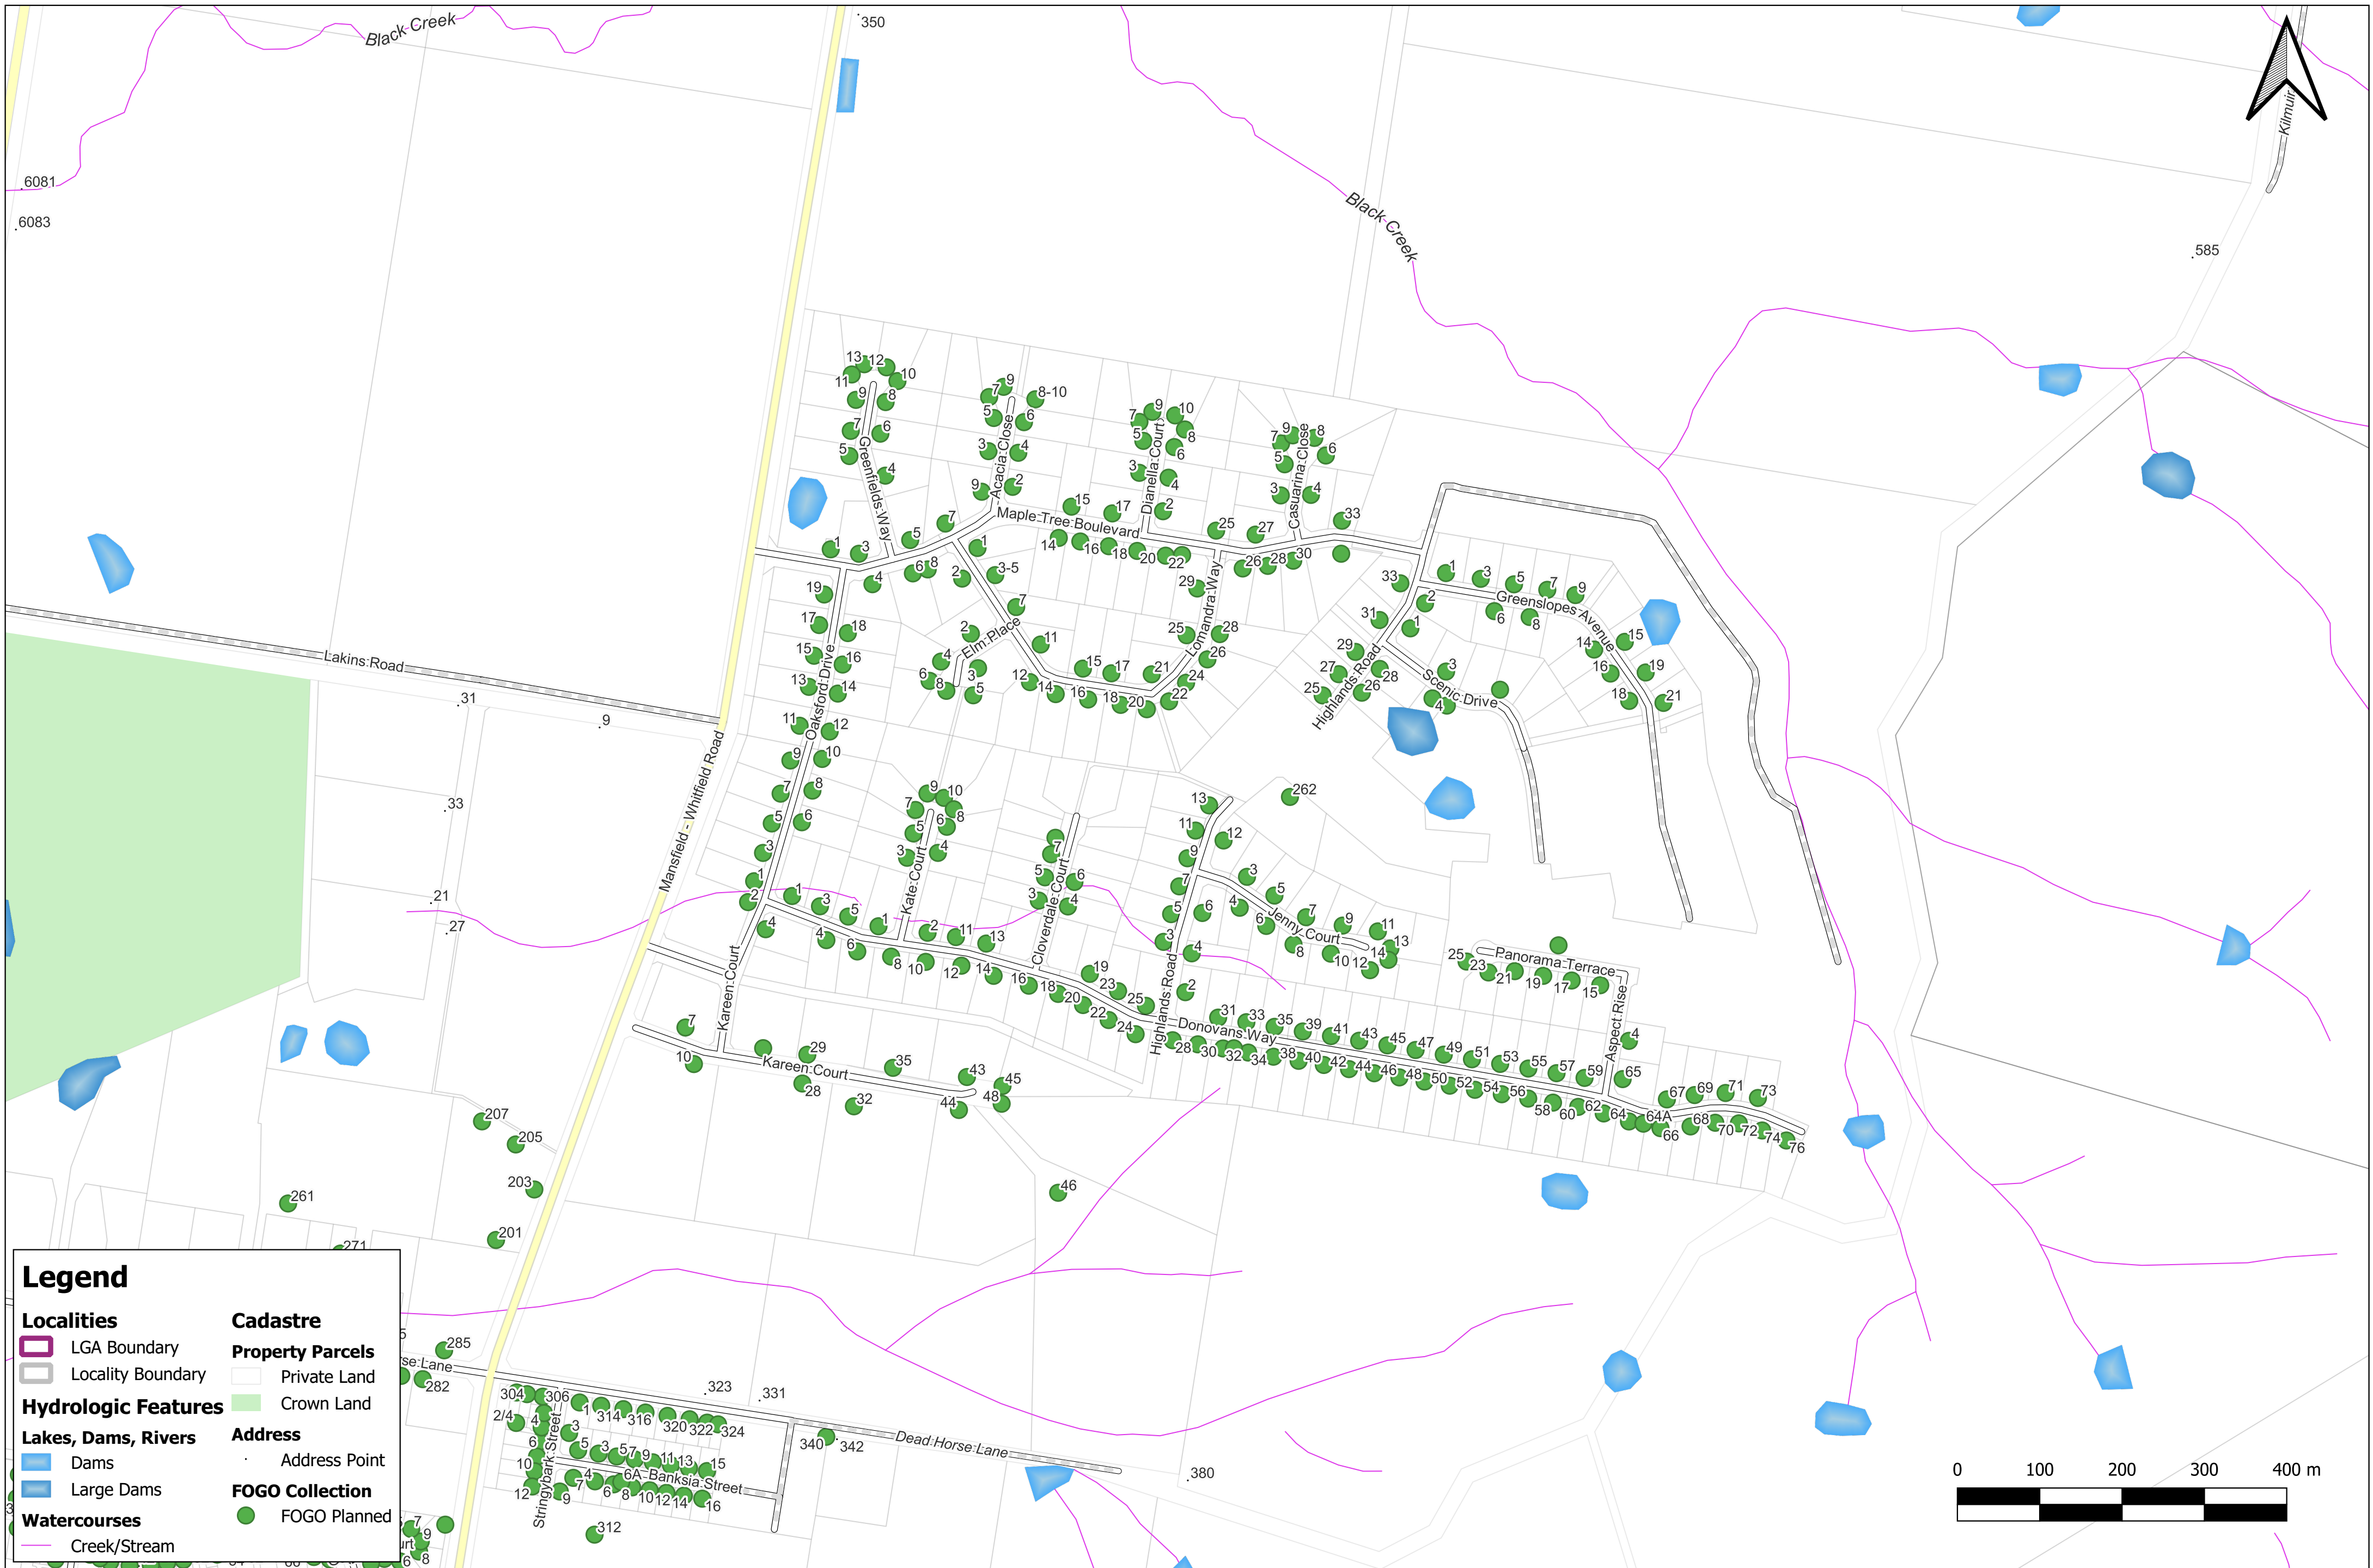

Mansfield NE

Legend

| | |
|----------------------------|------------------------|
| Localities | Cadastre |
| LGA Boundary | Property Parcels |
| Locality Boundary | Private Land |
| Hydrologic Features | Crown Land |
| Lakes, Dams, Rivers | Address |
| Dams | Address Point |
| Large Dams | FOGO Collection |
| Watercourses | FOGO Planned |
| Creek/Stream | |