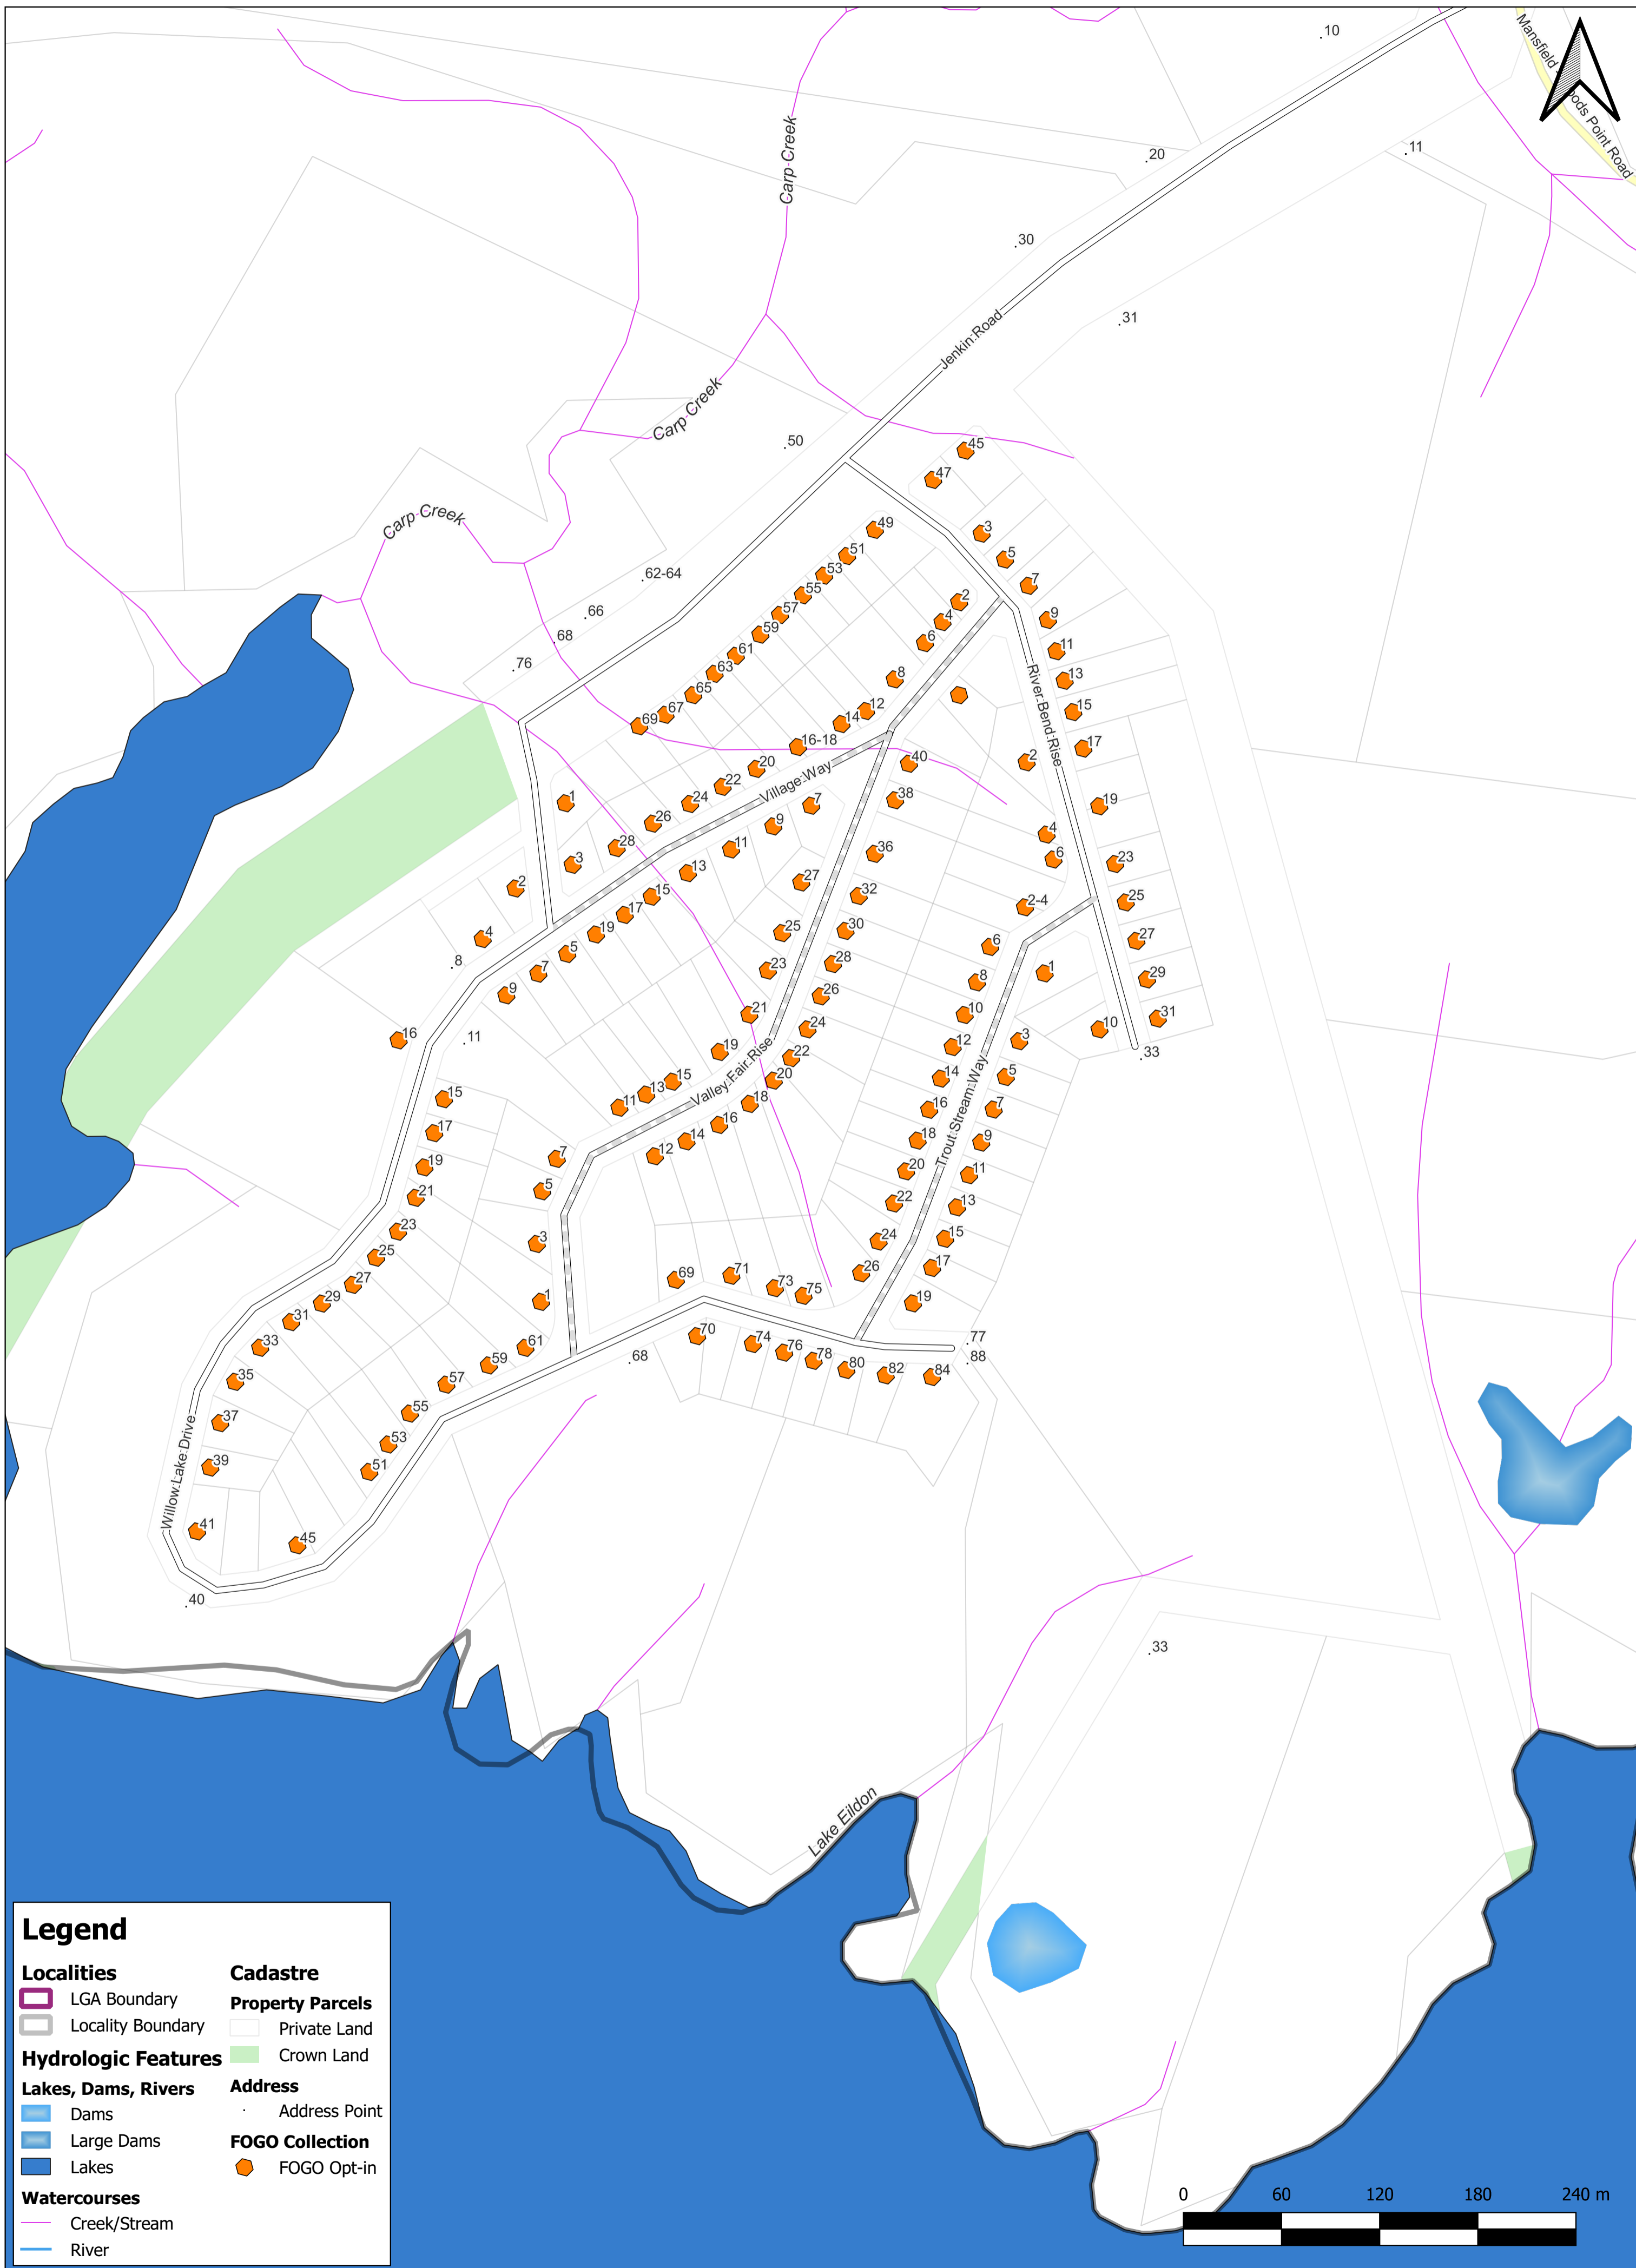

# Macs Cove

**Legend**

<b>Localities</b>	<b>Cadastre</b>
LGA Boundary	Property Parcels
Locality Boundary	Private Land
<b>Hydrologic Features</b>	Crown Land
<b>Lakes, Dams, Rivers</b>	<b>Address</b>
Dams	Address Point
Large Dams	<b>FOGO Collection</b>
Lakes	FOGO Opt-in
<b>Watercourses</b>	
Creek/Stream	
River	