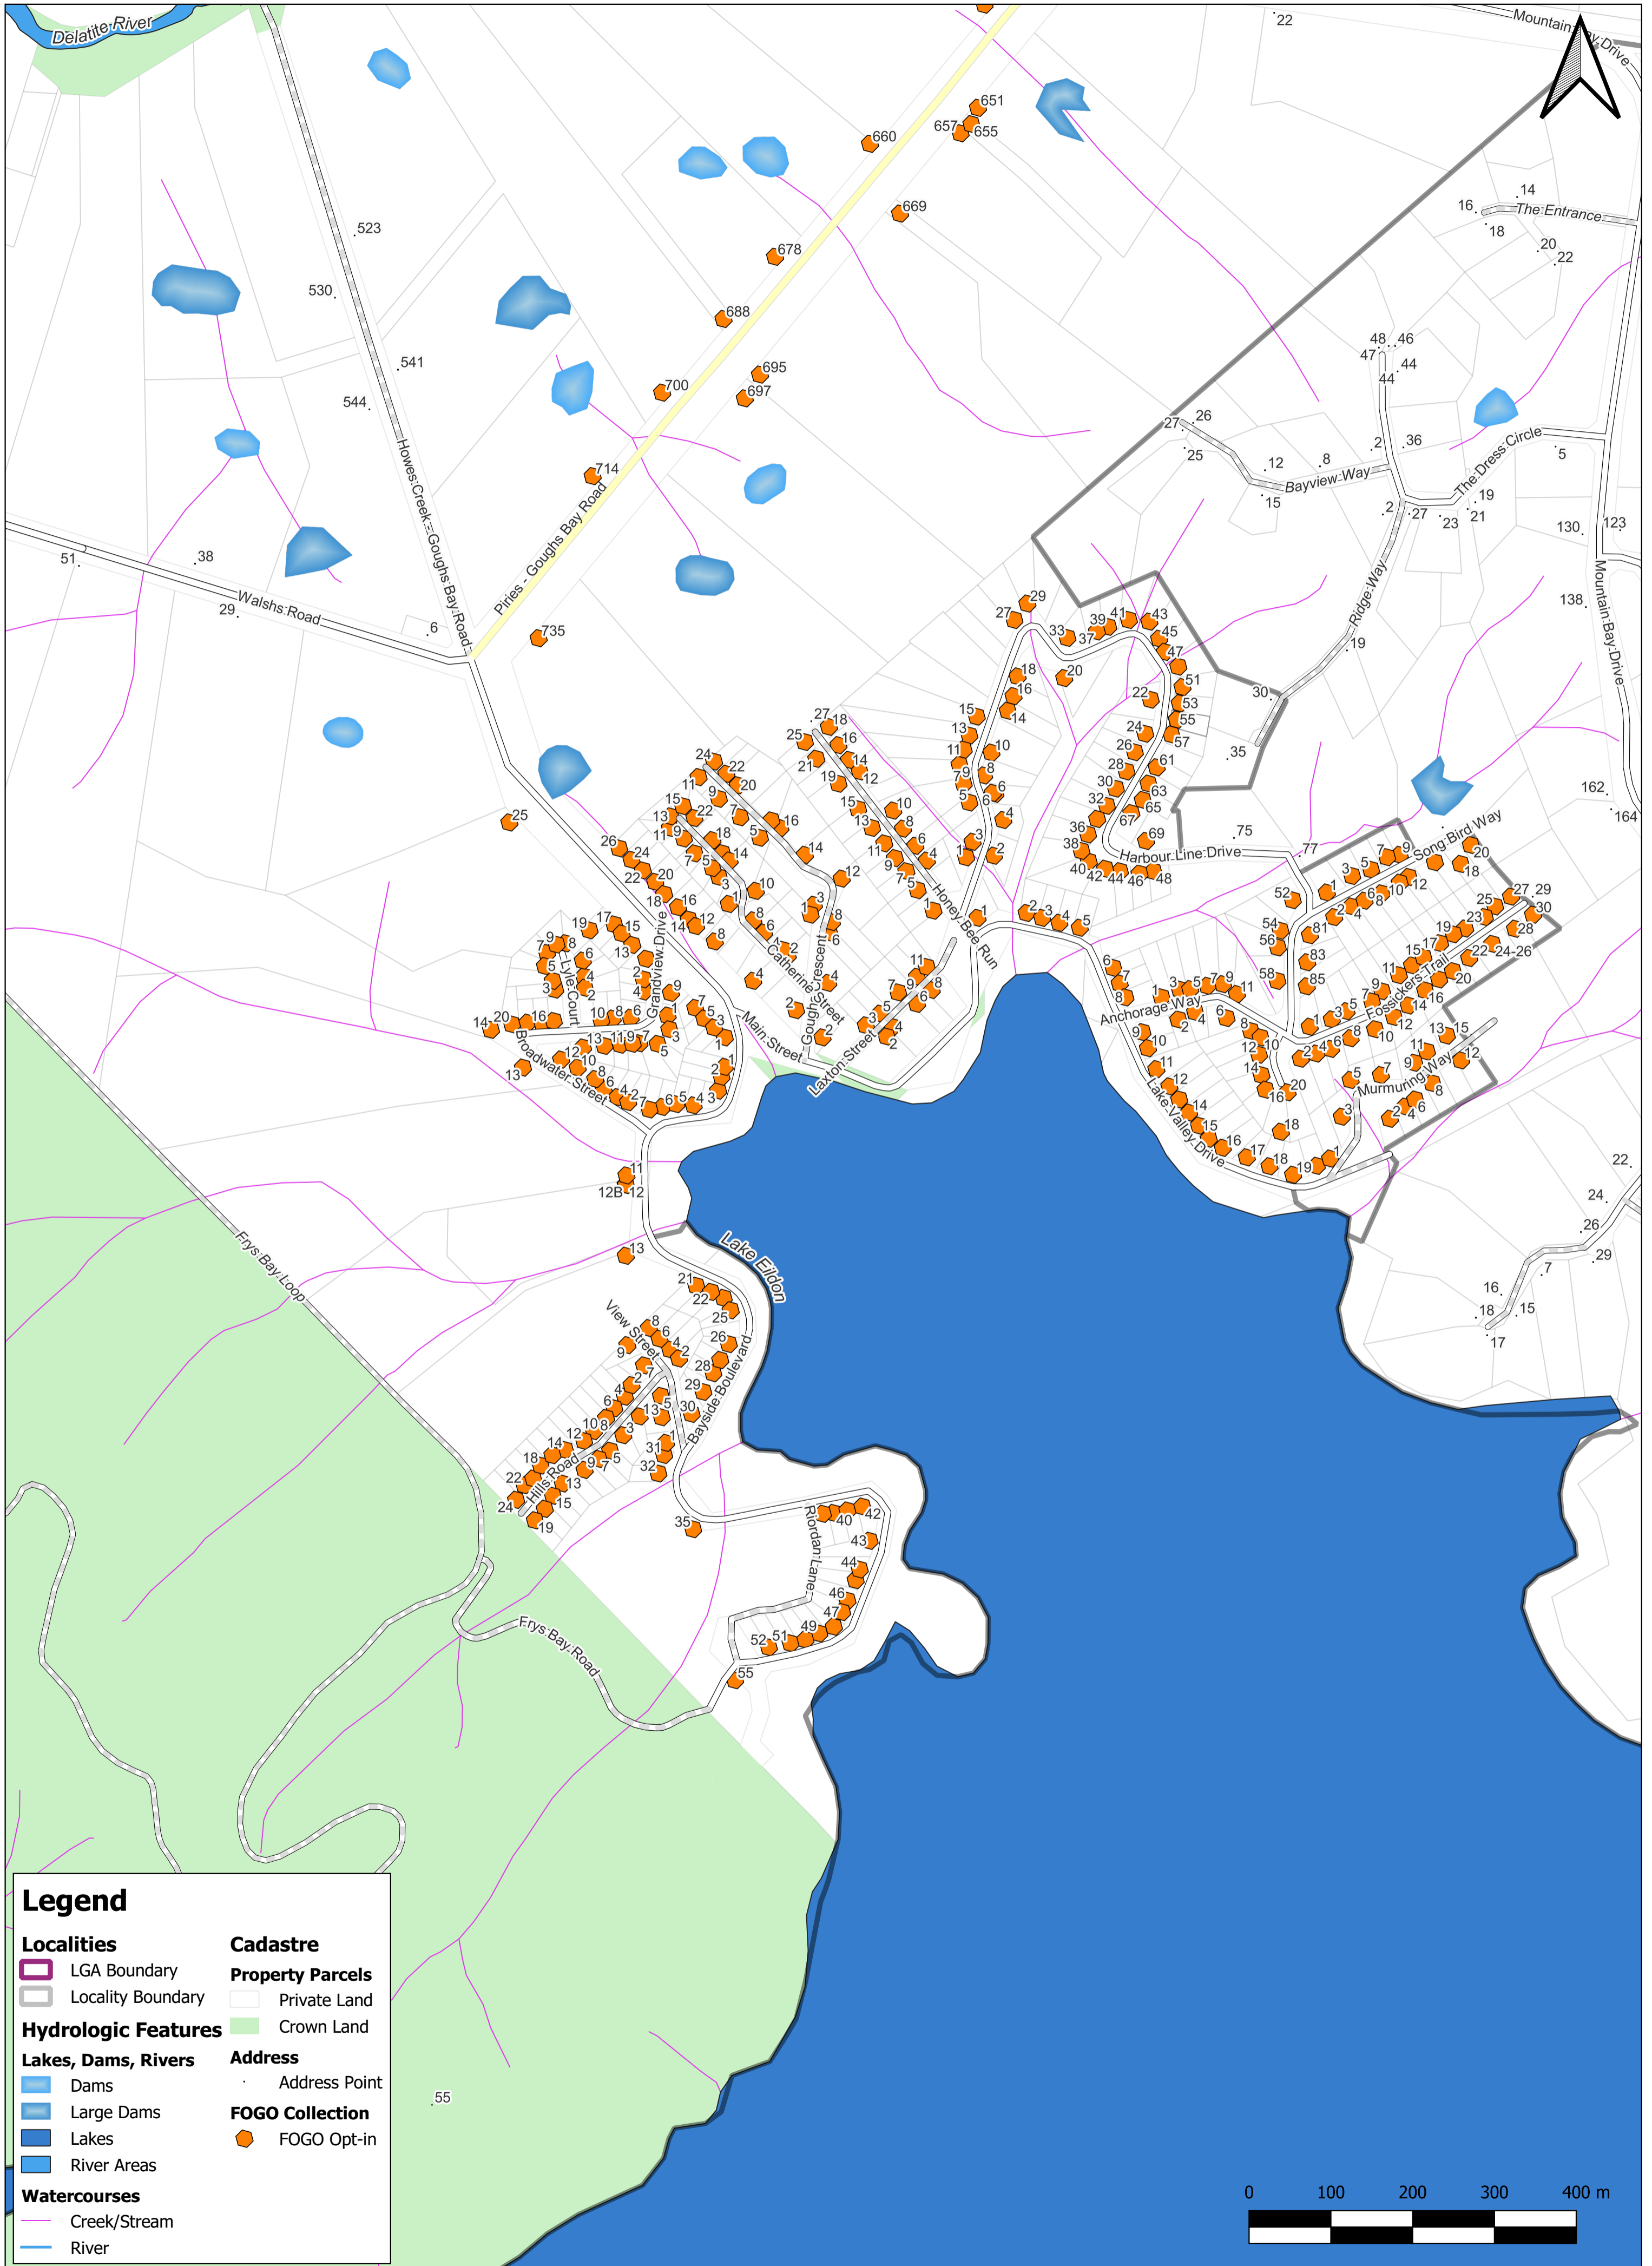

# Goughs Bay

**Legend**

<b>Localities</b>	<b>Cadastre</b>
LGA Boundary	Private Land
Locality Boundary	Crown Land
<b>Hydrologic Features</b>	<b>Address</b>
Dams	Address Point
Large Dams	<b>FOGO Collection</b>
Lakes	FOGO Opt-in
River Areas	
<b>Watercourses</b>	
Creek/Stream	
River	