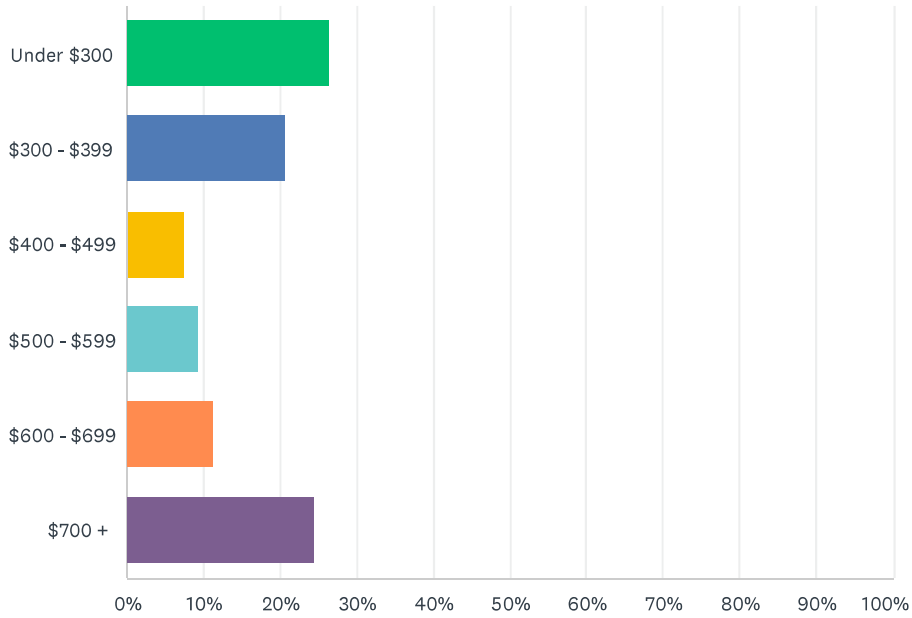

Q5 How many nights did you spend in the Mansfield region?

Answered: 44 Skipped: 9

TARGA High Country 2022 Survey

	1	2	3	4	5	6	7	8 OR MORE	TOTAL
During reconnaissance	34.29% 12	31.43% 11	14.29% 5	8.57% 3	2.86% 1	0.00% 0	2.86% 1	5.71% 2	35
During the rally	29.17% 7	16.67% 4	12.50% 3	25.00% 6	12.50% 3	4.17% 1	0.00% 0	0.00% 0	24

Q6 How many people travelled with you for the event, including the driver and co-driver of the car?

Answered: 52 Skipped: 1

	2	3	4	5	6	7	8+	TOTAL	WEIGHTED AVERAGE
(no label)	55.77% 29	11.54% 6	7.69% 4	15.38% 8	1.92% 1	3.85% 2	3.85% 2	52	2.23

Q7 How much do you estimate you personally spent in Mansfield during TARGA High Country outside of accommodation and TARGA entry fees?

Answered: 53 Skipped: 0

ANSWER CHOICES	RESPONSES	
Under \$300	26.42%	14
\$300 - \$399	20.75%	11
\$400 - \$499	7.55%	4
\$500 - \$599	9.43%	5
\$600 - \$699	11.32%	6
\$700 +	24.53%	13
TOTAL		53