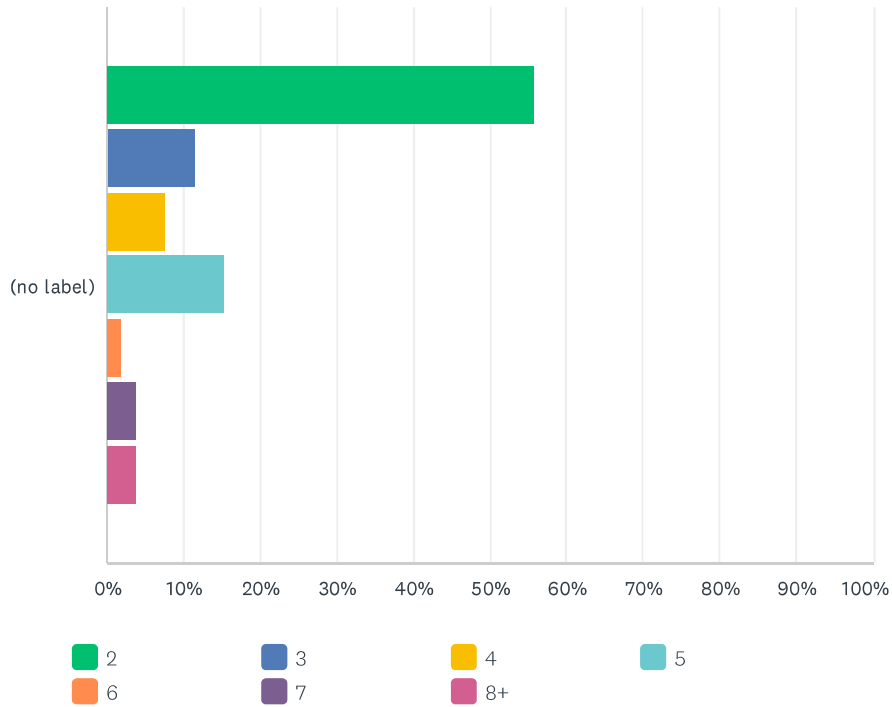

Q5 How many nights did you spend in the Mansfield region?

Answered: 44 Skipped: 9

TARGA High Country 2022 Survey

	1	2	3	4	5	6	7	8 OR MORE	TOTAL
During reconnaissance	34.29% 12	31.43% 11	14.29% 5	8.57% 3	2.86% 1	0.00% 0	2.86% 1	5.71% 2	35
During the rally	29.17% 7	16.67% 4	12.50% 3	25.00% 6	12.50% 3	4.17% 1	0.00% 0	0.00% 0	24

Q6 How many people travelled with you for the event, including the driver and co-driver of the car?

Answered: 52 Skipped: 1

	2	3	4	5	6	7	8+	TOTAL	WEIGHTED AVERAGE
(no label)	55.77% 29	11.54% 6	7.69% 4	15.38% 8	1.92% 1	3.85% 2	3.85% 2	52	2.23