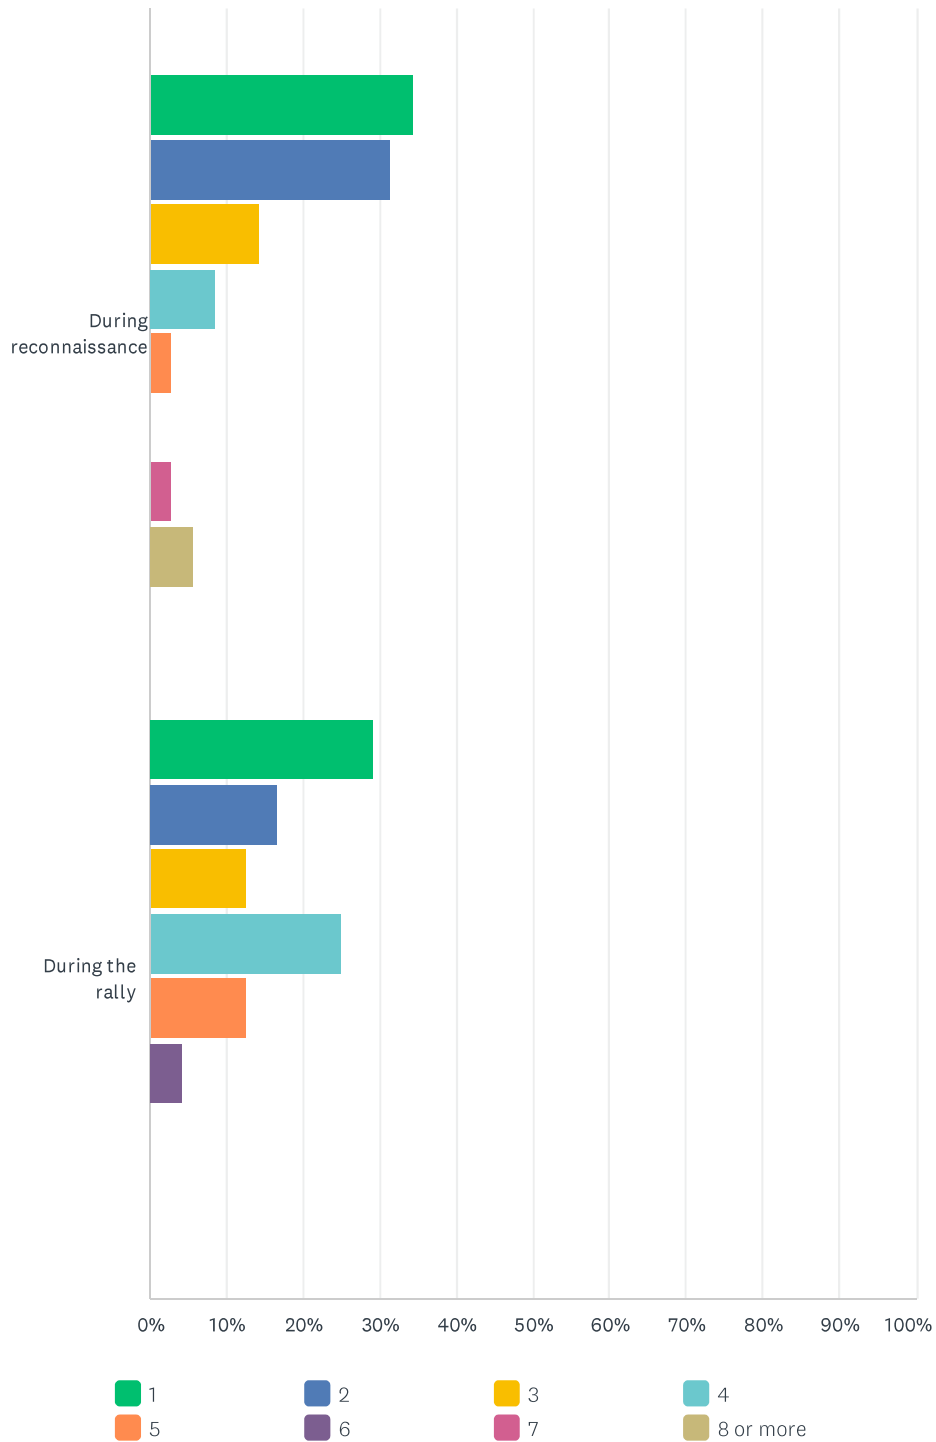

Q5 How many nights did you spend in the Mansfield region?

Answered: 44 Skipped: 9

TARGA High Country 2022 Survey

	1	2	3	4	5	6	7	8 OR MORE	TOTAL
During reconnaissance	34.29% 12	31.43% 11	14.29% 5	8.57% 3	2.86% 1	0.00% 0	2.86% 1	5.71% 2	35
During the rally	29.17% 7	16.67% 4	12.50% 3	25.00% 6	12.50% 3	4.17% 1	0.00% 0	0.00% 0	24

Q6 How many people travelled with you for the event, including the driver and co-driver of the car?

Answered: 52 Skipped: 1

	2	3	4	5	6	7	8+	TOTAL	WEIGHTED AVERAGE
(no label)	55.77% 29	11.54% 6	7.69% 4	15.38% 8	1.92% 1	3.85% 2	3.85% 2	52	2.23